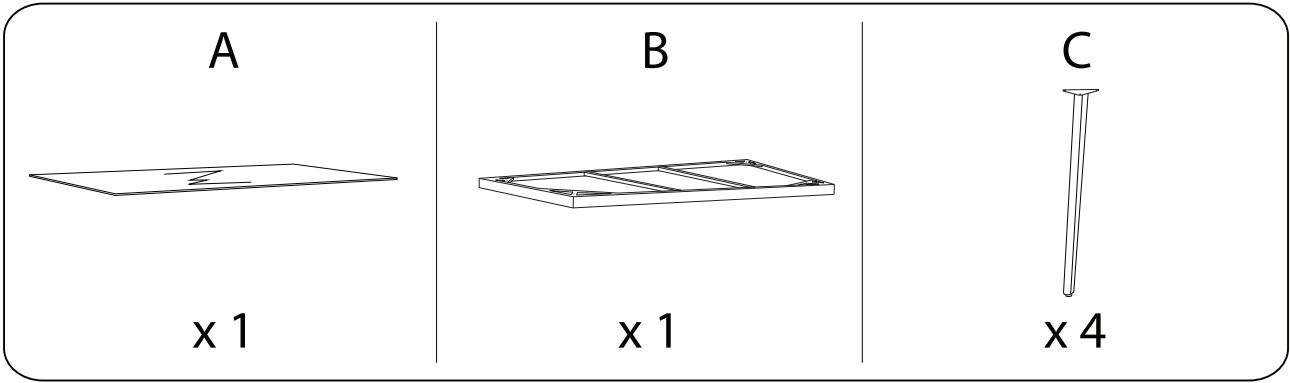

An icon showing an L-shaped metal bracket inside a circle, and a power drill with a diagonal line through it, indicating that a power drill should not be used.	A warning triangle icon with an exclamation mark inside.	A clock icon showing a 30-minute duration.
An icon showing a rectangular block on a mat with a diagonal line through it, and another block being lifted by a hand with a diagonal line through it, indicating that the block should not be lifted.	A warning triangle icon with an exclamation mark inside.	An icon of a person, representing the number of people required for the task.

30'

2

1

2