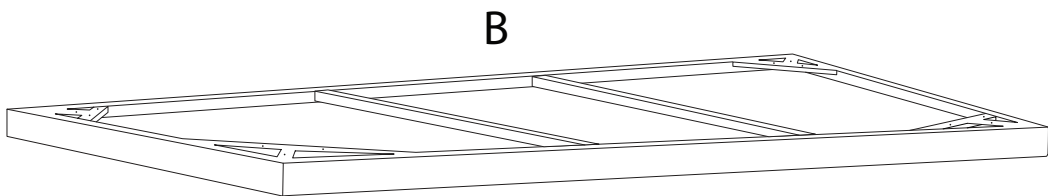

An icon showing an L-shaped metal bracket inside a circle, and a power drill with a diagonal line through it, indicating that a power drill should not be used.	A warning triangle icon with an exclamation mark inside.	A clock icon showing a 30-minute duration.
An icon showing a rectangular block on a mat with a diagonal line through it, and another block being lifted by a hand with a diagonal line through it, indicating that the block should not be lifted.	A warning triangle icon with an exclamation mark inside.	An icon of a person, representing the number of people required for the task.

30'

2

1

2