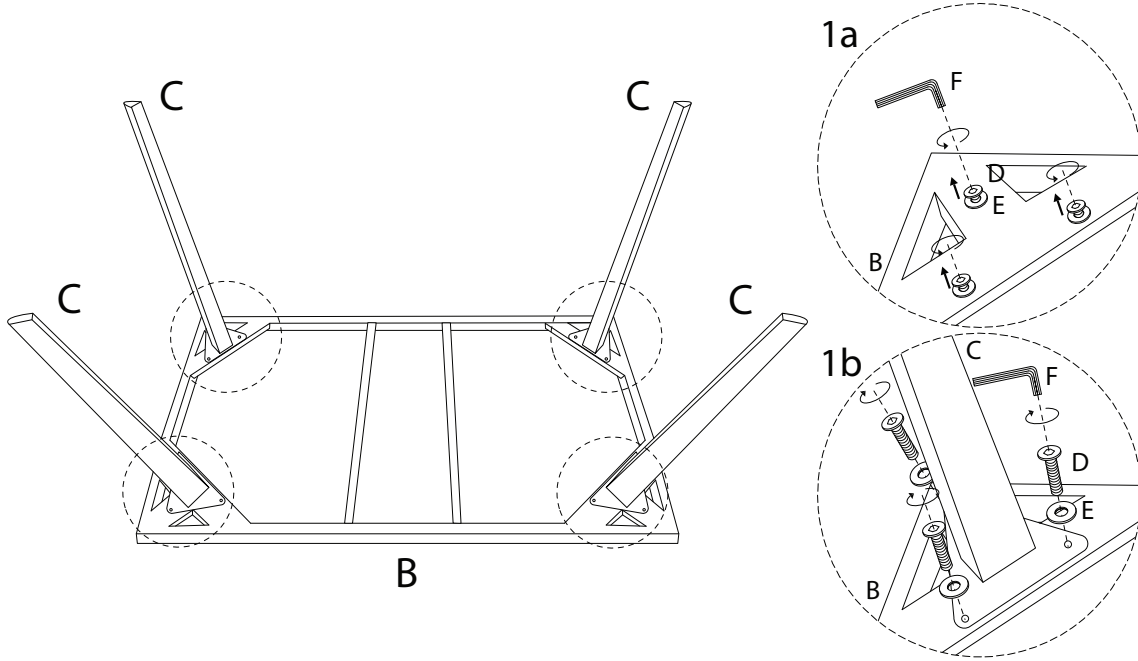

An icon showing an L-shaped metal bracket inside a circle, and a power drill with a diagonal line through it, indicating that a power drill should not be used.	A warning triangle icon with an exclamation mark inside.	A clock icon showing a 30-minute duration.
An icon showing a rectangular block on a mat with a diagonal line through it, and another block being lifted by a hand with a diagonal line through it, indicating that the block should not be lifted.	A warning triangle icon with an exclamation mark inside.	An icon of a person, representing the number of people required for the task.

30'

2

1

2