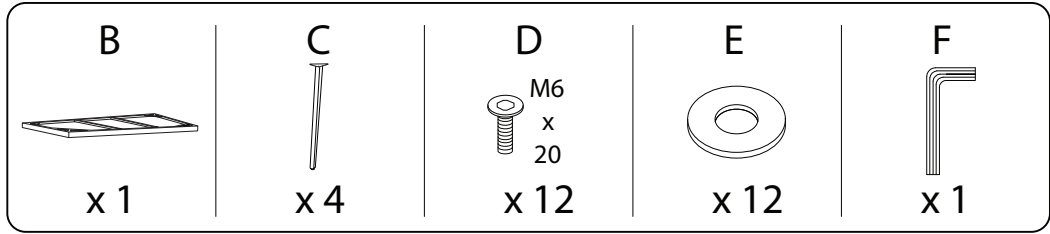

An icon showing an L-shaped metal bracket inside a circle, and a power drill with a diagonal line through it, indicating that a power drill should not be used.	A warning triangle icon with an exclamation mark inside.	A clock icon showing a 30-minute duration.
An icon showing a rectangular block on a mat with a diagonal line through it, and another block being lifted by a hand with a diagonal line through it, indicating that the block should not be lifted.	A warning triangle icon with an exclamation mark inside.	An icon of a person, representing the number of people required for the task.

30'

2

1

2