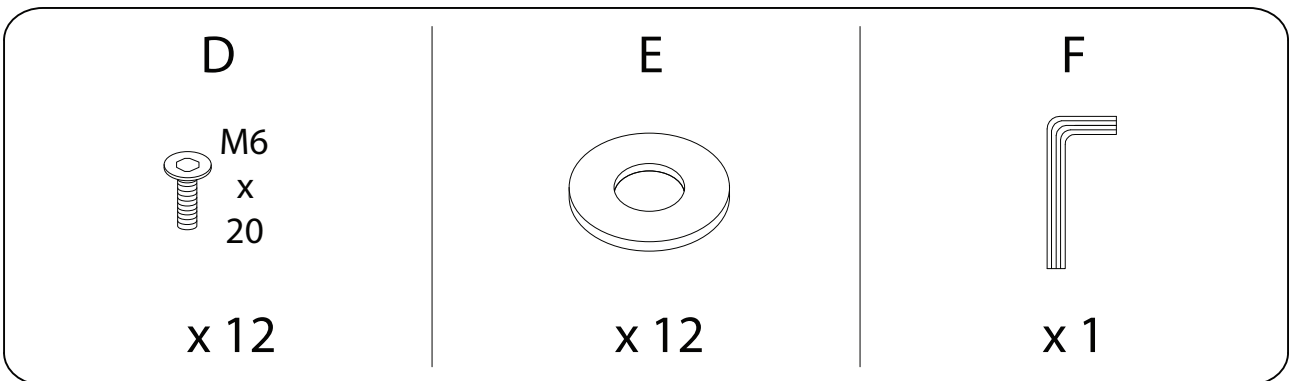

An icon showing an L-shaped metal bracket inside a circle, and a power drill with a diagonal line through it, indicating that a power drill should not be used.	A warning triangle icon with an exclamation mark inside.	A clock icon showing a 30-minute duration.
An icon showing a rectangular block on a mat with a diagonal line through it, and another block being lifted by a hand with a diagonal line through it, indicating that the block should not be lifted.	A warning triangle icon with an exclamation mark inside.	An icon of a person, representing the number of people required for the task.

30'

2

1

2