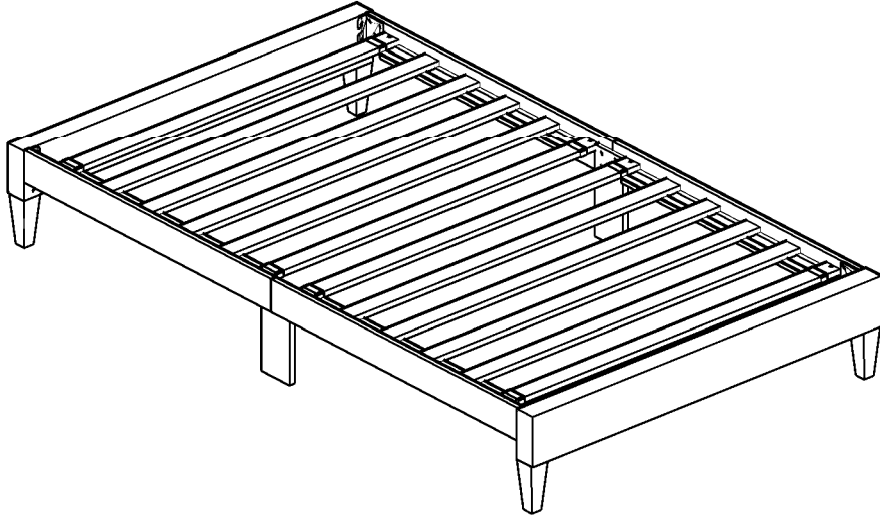

# ASSEMBLY INSTRUCTIONS

MODEL : BD547-FS  
ITEM CODE : 2507

## COMPONENT

HB/FB - 2 pcs.  ①	Side Rail 1 - 2 pcs.  ②A	Side Rail 2 - 2 pcs.  ②B	Bed Leg - 4 pcs.  ③	SR Leg- 2 pcs  ④	Slat - 12 pcs. (2 set)  ⑤
---	--	--	---	---	--