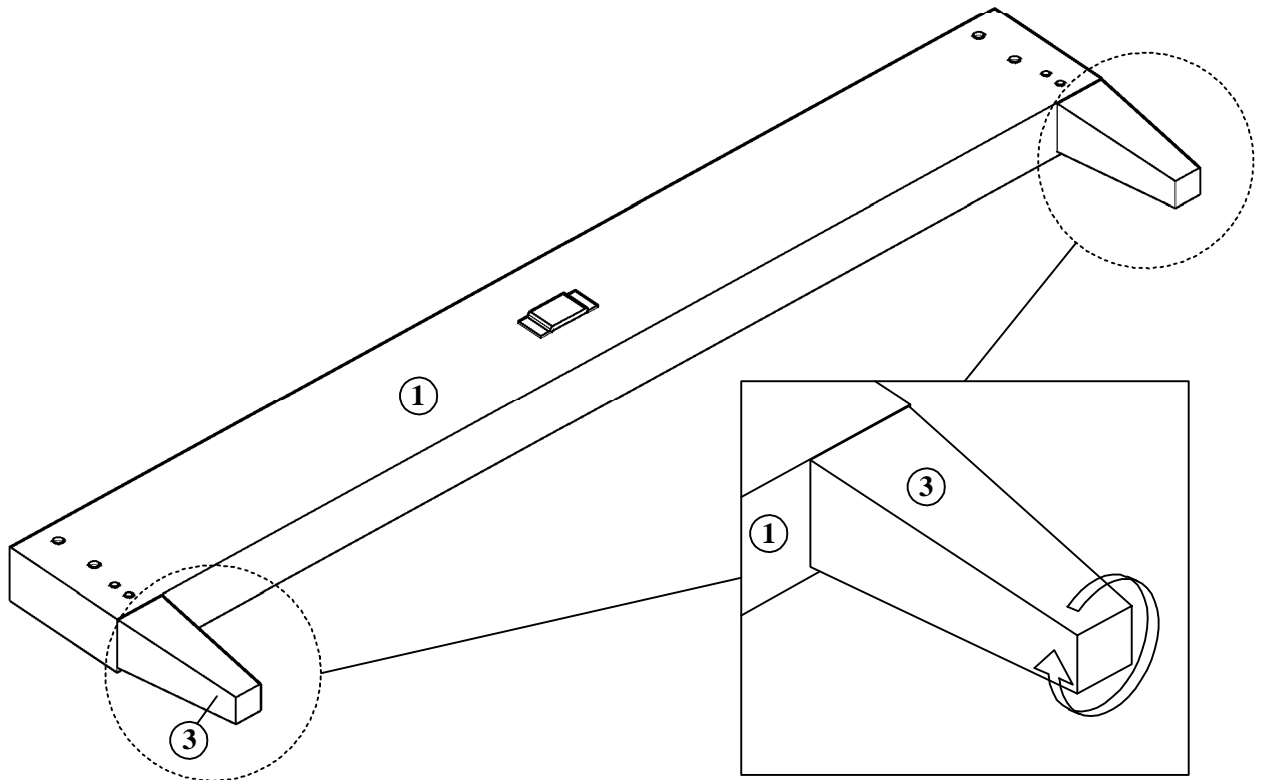

ASSEMBLY INSTRUCTIONS

STEP 1 :