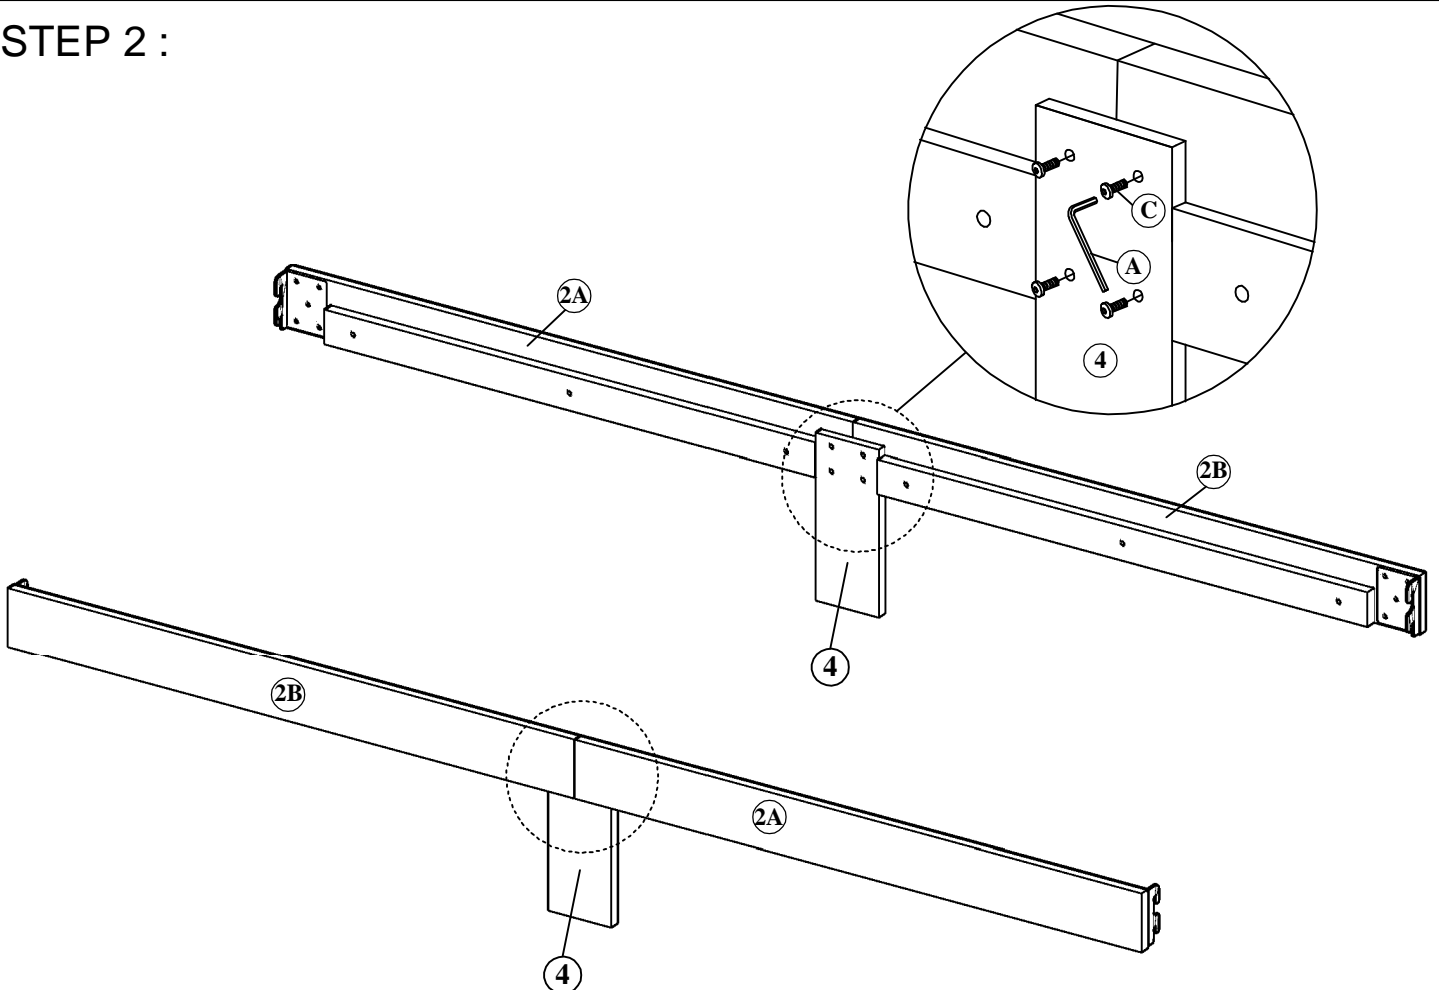

## COMPONENT

HB/FB - 2 pcs.  ①	Side Rail 1 - 2 pcs.  ②A	Side Rail 2 - 2 pcs.  ②B	Bed Leg - 4 pcs.  ③	SR Leg- 2 pcs  ④	Slat - 12 pcs. (2 set)  ⑤
---	--	--	---	---	--

## HARDWARE

Allen Key M4 - 1 pc.  A	Allen Key M5 - 1 pc.  B	JCBC Bolt M6 x 30mm - 8 pcs.  C	Wood Screw M4 x 25mm - 8 pcs.  D
--	---	--	---

# ASSEMBLY INSTRUCTIONS

STEP 1 :

STEP 2 :