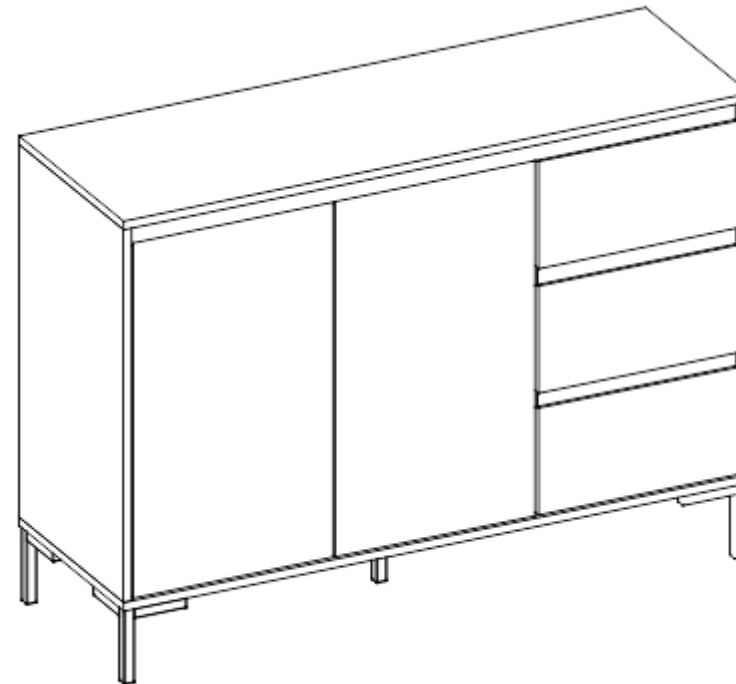

# KRA01B/137

Item Name	Korsika 01B
Colors 1	Artisan oak
Colors 2	
Colors 3	
Colors 4	
Colors 5	

		Finishing
Panels material 1	Chipboard	Melamine
Panels material 2		
Panels material 3		
Doors	yes	
Handles material		
Legs material	metal	
Mirror		
Glass		
Edges	ABS/ Papier	
Soft edges		
Wall fixing fittings	yes	
Extension		
Extension size (cm)		
Extension stored under the top		
Synchronized opening		
Top panel thickness (mm)	16	
Backrest (material)		
Seat (material)		
Frame (material)		