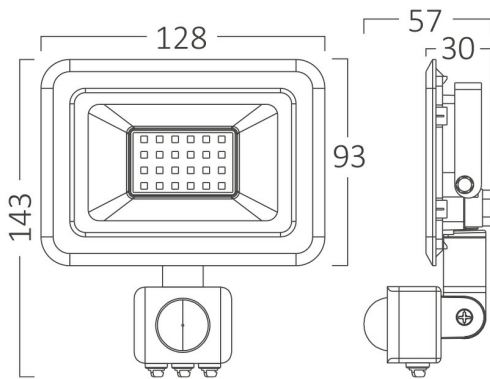

PRODUCT DATASHEET

MODEL NO BT60-42001

DESCRIPTION BRY-FLOOD-SF-20W-BLC-3000K-SNS-IP54-LED FLOODLIGHT

Luminare is intended to use in outdoor applications

General Characteristics

Model No	:	BT60-42001
Main Family	:	Outdoor Lighting
Sub Family	:	LED Floodlight
Type	:	Floodlight
Body Color	:	Black
Lamp Shape	:	Directional
Dimmable	:	Not-Dimmable
Light Source	:	LED
Warranty	:	2 years
Class	:	Class I
IP	:	IP54
IK	:	IK06

Electrical Characteristics

Lifetime (at 2.7 h/day)	:	20000 h
Voltage	:	220-240V
Power Factor	:	>0,9
Material	:	Aluminium
Working Temperature	:	-20 C+40 C
Frequency	:	50-60 Hz

Package Informations

N.W.	:	7,20 kgs
G.W.	:	9,15 kgs
PCS/CTN	:	30 pcs
Length	:	415 mm
Width	:	307 mm
Height	:	330 mm
EAN	:	5949097737268

Product Characteristics

Wattage	:	20 w
Color Temperature	:	3000K
Quse Lumen	:	1620 lm
Color Rendering Index (CRI)	:	>70
Energy Efficiency Level	:	F
Beam Angle	:	120° Degrees
Color Category	:	Warm White

Dimensions & Weight

P. Length	:	128 mm
P. Width	:	26 mm
P. Height	:	143 mm
Weight	:	240 gr

Sensor Informations

Sensor Type	:	Motion
Detection Distance	:	2m-8m
Detection Speed	:	0,6-1,5m/s
Installation Height	:	1,8m-2,5m
Time Delay	:	10sec-7min
Lux	:	10-2000 lux