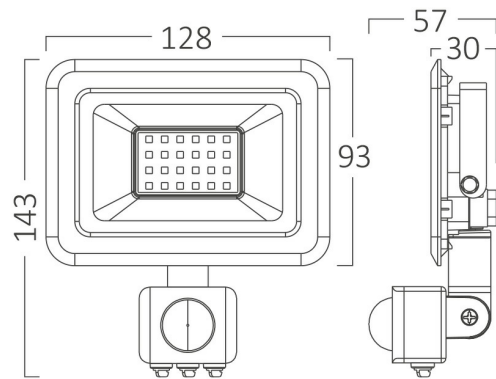

PRODUCT DATASHEET

MODEL NO BT60-42001

DESCRIPTION BRY-FLOOD-SF-20W-BLC-3000K-SNS-IP54-LED FLOODLIGHT

Luminare is intended to use in outdoor applications

General Characteristics

Model No	:	BT60-42001
Main Family	:	Outdoor Lighting
Sub Family	:	LED Floodlight
Type	:	Floodlight
Body Color	:	Black
Lamp Shape	:	Directional
Dimmable	:	Not-Dimmable
Light Source	:	LED
Warranty	:	2 years
Class	:	Class I
IP	:	IP54
IK	:	IK06

Electrical Characteristics

Lifetime (at 2.7 h/day)	:	20000 h
Voltage	:	220-240V
Power Factor	:	>0,9
Material	:	Aluminium
Working Temperature	:	-20 C+40 C
Frequency	:	50-60 Hz

Package Informations

N.W.	:	7,20 kgs
G.W.	:	9,15 kgs
PCS/CTN	:	30 pcs
Length	:	415 mm
Width	:	307 mm
Height	:	330 mm
EAN	:	5949097737268

Product Characteristics

Wattage	:	20 w
Color Temperature	:	3000K
Quse Lumen	:	1620 lm
Color Rendering Index (CRI)	:	>70
Energy Efficiency Level	:	F
Beam Angle	:	120° Degrees
Color Category	:	Warm White

Dimensions & Weight

P. Length	:	128 mm
P. Width	:	26 mm
P. Height	:	143 mm
Weight	:	240 gr

Sensor Informations

Sensor Type	:	Motion
Detection Distance	:	2m-8m
Detection Speed	:	0,6-1,5m/s
Installation Height	:	1,8m-2,5m
Time Delay	:	10sec-7min
Lux	:	10-2000 lux