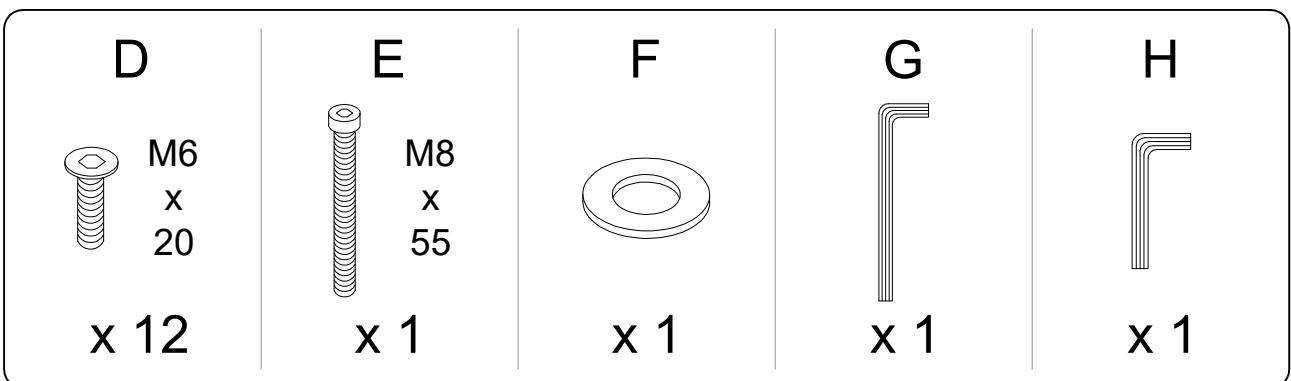

Assembly instructions for the chair, including icons for required tools, materials, and safety warnings.

**Top Section:**

- Icon of an L-shaped metal bracket.
- Icon of a power drill with a slash through it, indicating it is not to be used.
- Warning triangle icon with an exclamation mark.
- Icon of a clock face.
- Text: **15'**

**Bottom Section:**

- Icon of a rectangular block of material on a textured surface.
- Icon of a rectangular block of material with a slash through it, indicating it is not to be used.
- Warning triangle icon with an exclamation mark.
- Icon of a person.
- Text: **1**