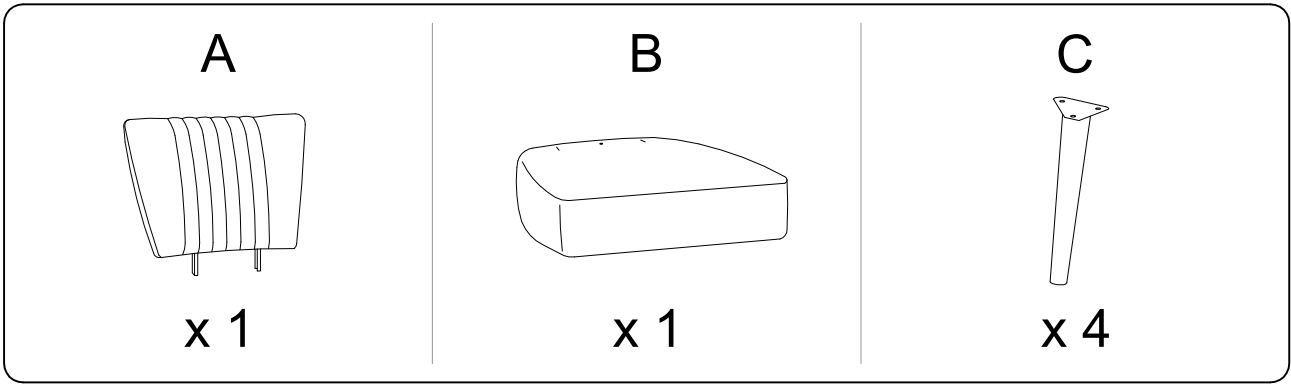

Assembly instructions for the chair, including icons for required tools, materials, and safety warnings.

**Top Section:**

- Icon of an L-shaped metal bracket.
- Icon of a power drill with a slash through it, indicating it is not to be used.
- Warning triangle icon with an exclamation mark.
- Icon of a clock face.
- Text: **15'**

**Bottom Section:**

- Icon of a rectangular block of material on a textured surface.
- Icon of a rectangular block of material with a slash through it, indicating it is not to be used.
- Warning triangle icon with an exclamation mark.
- Icon of a person.
- Text: **1**