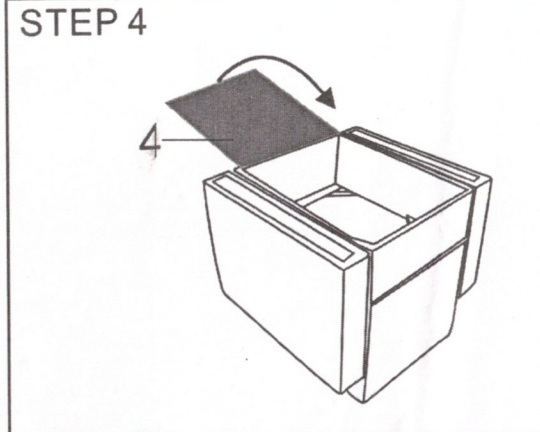

H903 SINGLE SOFA ASSEMBLY INSTRUCTION

75169
75168

PART LIST		
ITEM	DESCRIPTION	QTY
1	ARMRESTS	2PCS
2	BACK	1PC
3	SEAT	1PC
4	DUST COVER	1PC
5	FEET	4PCS

HARDWARE LIST			
ITEM	DESCRIPTION	PIC.	QTY
A	JCBC SCREW M8x55MM		12PCS
B	ALLEN KEY		1PC
C	METAL WASHER		12PCS
D	BIG PLASTIC WASHER		4PCS

ATTENTION!

STEP 1

STEP 2

STEP 3

When you finished assembling all the sofa parts, in the bottom of each part, you can see one metal connection button. Please connect all the sofa parts together according to the steps above. Then you will get a nice set of sofas.