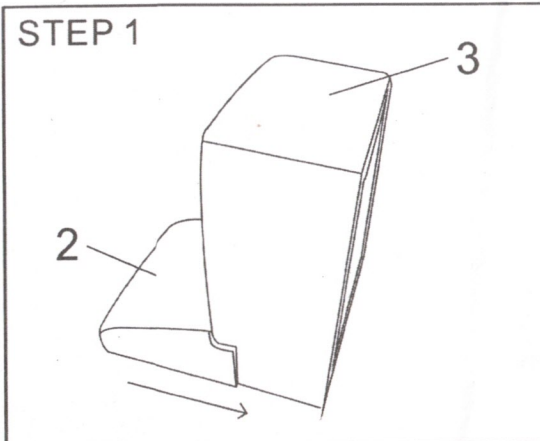

H903 SINGLE SOFA ASSEMBLY INSTRUCTION

75169
75168

PART LIST		
ITEM	DESCRIPTION	QTY
1	ARMRESTS	2PCS
2	BACK	1PC
3	SEAT	1PC
4	DUST COVER	1PC
5	FEET	4PCS

HARDWARE LIST			
ITEM	DESCRIPTION	PIC.	QTY
A	JCBC SCREW M8x55MM		12PCS
B	ALLEN KEY		1PC
C	METAL WASHER		12PCS
D	BIG PLASTIC WASHER		4PCS

ATTENTION!

STEP 1

STEP 2

STEP 3

When you finished assembling all the sofa parts, in the bottom of each part, you can see one metal connection button. Please connect all the sofa parts together according to the steps above. Then you will get a nice set of sofas.