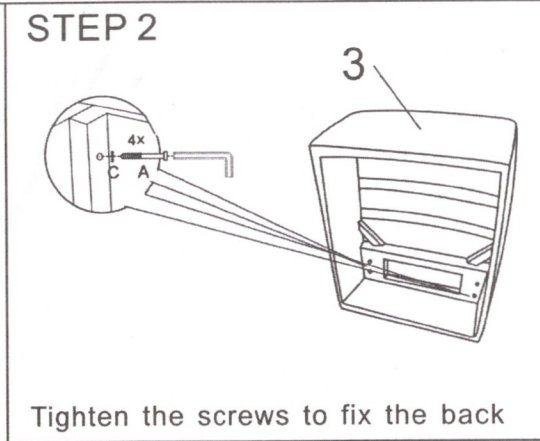

H903 SINGLE SOFA ASSEMBLY INSTRUCTION

75169
75168

PART LIST		
ITEM	DESCRIPTION	QTY
1	ARMRESTS	2PCS
2	BACK	1PC
3	SEAT	1PC
4	DUST COVER	1PC
5	FEET	4PCS

HARDWARE LIST			
ITEM	DESCRIPTION	PIC.	QTY
A	JCBC SCREW M8x55MM		12PCS
B	ALLEN KEY		1PC
C	METAL WASHER		12PCS
D	BIG PLASTIC WASHER		4PCS

ATTENTION!

STEP 1

STEP 2

STEP 3

When you finished assembling all the sofa parts, in the bottom of each part, you can see one metal connection button. Please connect all the sofa parts together according to the steps above. Then you will get a nice set of sofas.