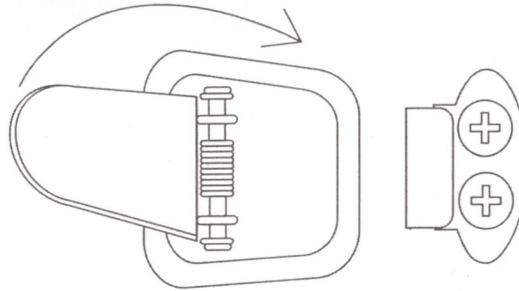

H903 SINGLE SOFA ASSEMBLY INSTRUCTION

75169
75168

PART LIST		
ITEM	DESCRIPTION	QTY
1	ARMRESTS	2PCS
2	BACK	1PC
3	SEAT	1PC
4	DUST COVER	1PC
5	FEET	4PCS

HARDWARE LIST			
ITEM	DESCRIPTION	PIC.	QTY
A	JCBC SCREW M8x55MM		12PCS
B	ALLEN KEY		1PC
C	METAL WASHER		12PCS
D	BIG PLASTIC WASHER		4PCS

ATTENTION!

STEP 1

STEP 2

STEP 3

When you finished assembling all the sofa parts, in the bottom of each part, you can see one metal connection button. Please connect all the sofa parts together according to the steps above. Then you will get a nice set of sofas.