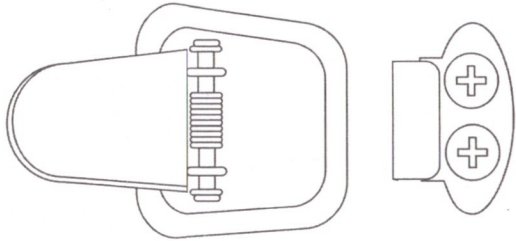

H903 SINGLE SOFA ASSEMBLY INSTRUCTION

75169
75168

PART LIST		
ITEM	DESCRIPTION	QTY
1	ARMRESTS	2PCS
2	BACK	1PC
3	SEAT	1PC
4	DUST COVER	1PC
5	FEET	4PCS

HARDWARE LIST			
ITEM	DESCRIPTION	PIC.	QTY
A	JCBC SCREW M8x55MM		12PCS
B	ALLEN KEY		1PC
C	METAL WASHER		12PCS
D	BIG PLASTIC WASHER		4PCS

ATTENTION!

STEP 1

STEP 2

STEP 3

When you finished assembling all the sofa parts, in the bottom of each part, you can see one metal connection button. Please connect all the sofa parts together according to the steps above. Then you will get a nice set of sofas.