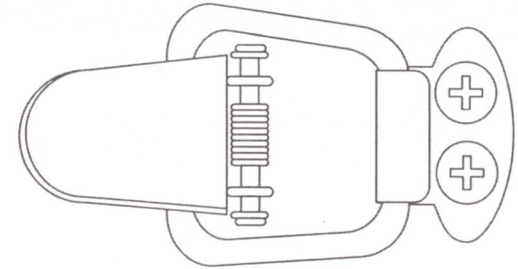

H903 SINGLE SOFA ASSEMBLY INSTRUCTION

75169
75168

PART LIST		
ITEM	DESCRIPTION	QTY
1	ARMRESTS	2PCS
2	BACK	1PC
3	SEAT	1PC
4	DUST COVER	1PC
5	FEET	4PCS

HARDWARE LIST			
ITEM	DESCRIPTION	PIC.	QTY
A	JCBC SCREW M8x55MM		12PCS
B	ALLEN KEY		1PC
C	METAL WASHER		12PCS
D	BIG PLASTIC WASHER		4PCS

ATTENTION!

STEP 1

STEP 2

STEP 3

When you finished assembling all the sofa parts, in the bottom of each part, you can see one metal connection button. Please connect all the sofa parts together according to the steps above. Then you will get a nice set of sofas.