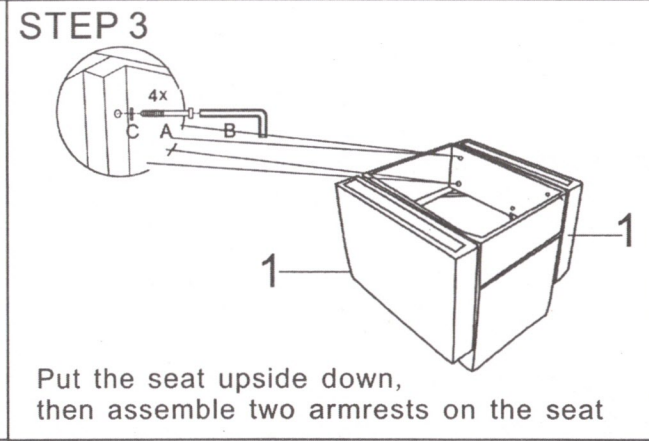

H903 SINGLE SOFA ASSEMBLY INSTRUCTION

75169
75168

PART LIST		
ITEM	DESCRIPTION	QTY
1	ARMRESTS	2PCS
2	BACK	1PC
3	SEAT	1PC
4	DUST COVER	1PC
5	FEET	4PCS

HARDWARE LIST			
ITEM	DESCRIPTION	PIC.	QTY
A	JCBC SCREW M8x55MM		12PCS
B	ALLEN KEY		1PC
C	METAL WASHER		12PCS
D	BIG PLASTIC WASHER		4PCS

ATTENTION!

STEP 1

STEP 2

STEP 3

When you finished assembling all the sofa parts, in the bottom of each part, you can see one metal connection button. Please connect all the sofa parts together according to the steps above. Then you will get a nice set of sofas.