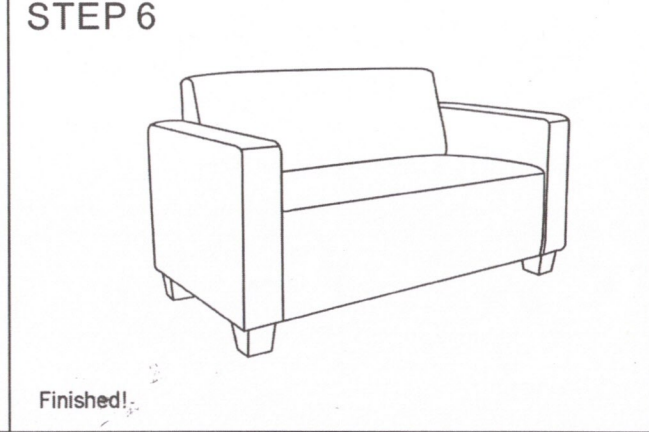

H903 SINGLE SOFA ASSEMBLY INSTRUCTION

75169
75168

PART LIST		
ITEM	DESCRIPTION	QTY
1	ARMRESTS	2PCS
2	BACK	1PC
3	SEAT	1PC
4	DUST COVER	1PC
5	FEET	4PCS

HARDWARE LIST			
ITEM	DESCRIPTION	PIC.	QTY
A	JCBC SCREW M8x55MM		12PCS
B	ALLEN KEY		1PC
C	METAL WASHER		12PCS
D	BIG PLASTIC WASHER		4PCS

ATTENTION!

STEP 1

STEP 2

STEP 3

When you finished assembling all the sofa parts, in the bottom of each part, you can see one metal connection button. Please connect all the sofa parts together according to the steps above. Then you will get a nice set of sofas.