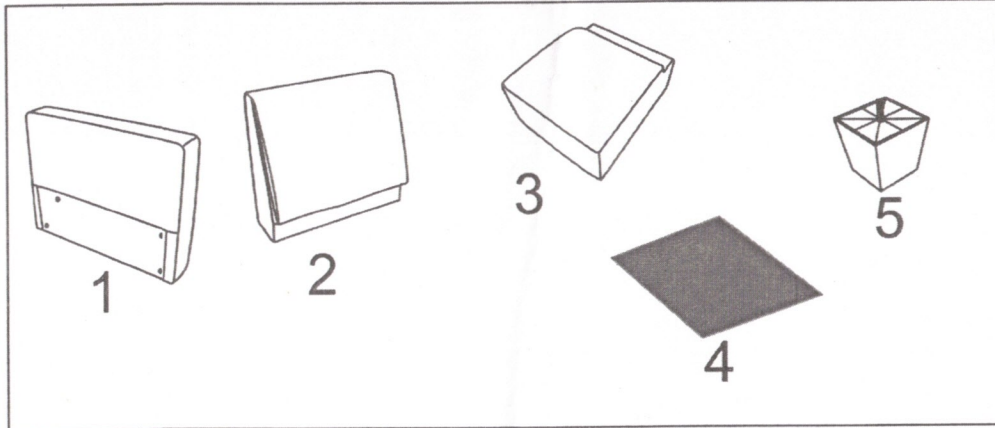

H903 SINGLE SOFA ASSEMBLY INSTRUCTION

75169
75168

PART LIST		
ITEM	DESCRIPTION	QTY
1	ARMRESTS	2PCS
2	BACK	1PC
3	SEAT	1PC
4	DUST COVER	1PC
5	FEET	4PCS

HARDWARE LIST			
ITEM	DESCRIPTION	PIC.	QTY
A	JCBC SCREW M8x55MM		12PCS
B	ALLEN KEY		1PC
C	METAL WASHER		12PCS
D	BIG PLASTIC WASHER		4PCS

ATTENTION!

STEP 1

STEP 2

STEP 3

When you finished assembling all the sofa parts, in the bottom of each part, you can see one metal connection button. Please connect all the sofa parts together according to the steps above. Then you will get a nice set of sofas.