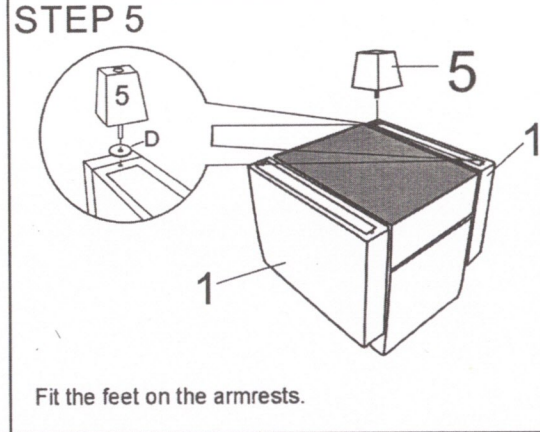

H903 SINGLE SOFA ASSEMBLY INSTRUCTION

75169
75168

PART LIST		
ITEM	DESCRIPTION	QTY
1	ARMRESTS	2PCS
2	BACK	1PC
3	SEAT	1PC
4	DUST COVER	1PC
5	FEET	4PCS

HARDWARE LIST			
ITEM	DESCRIPTION	PIC.	QTY
A	JCBC SCREW M8x55MM		12PCS
B	ALLEN KEY		1PC
C	METAL WASHER		12PCS
D	BIG PLASTIC WASHER		4PCS

ATTENTION!

STEP 1

STEP 2

STEP 3

When you finished assembling all the sofa parts, in the bottom of each part, you can see one metal connection button. Please connect all the sofa parts together according to the steps above. Then you will get a nice set of sofas.