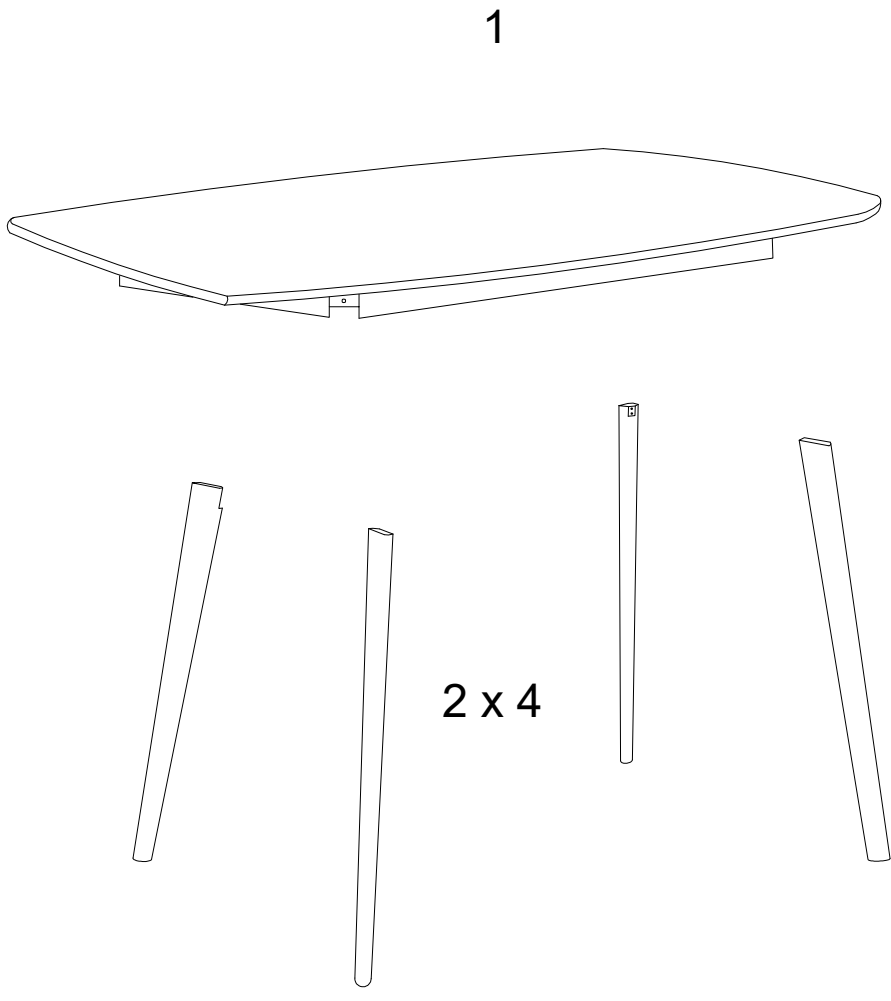

Diagram illustrating assembly instructions and safety warnings:

- Warning 1:** A warning triangle with an exclamation mark is shown next to a box containing:
 - An icon of an L-shaped bracket.
 - An icon of a power drill with a slash through it, indicating that a power drill should not be used.
- Warning 2:** A warning triangle with an exclamation mark is shown next to a box containing:
 - An icon of a rectangular block being placed on a surface.
 - An icon of a rectangular block with a slash through it, indicating that the block should not be placed on a surface.
- Time:** A clock icon with the number **30'** below it, indicating a 30-minute assembly time.
- Person:** An icon of a person with the number **1** below it, indicating that one person is required for assembly.