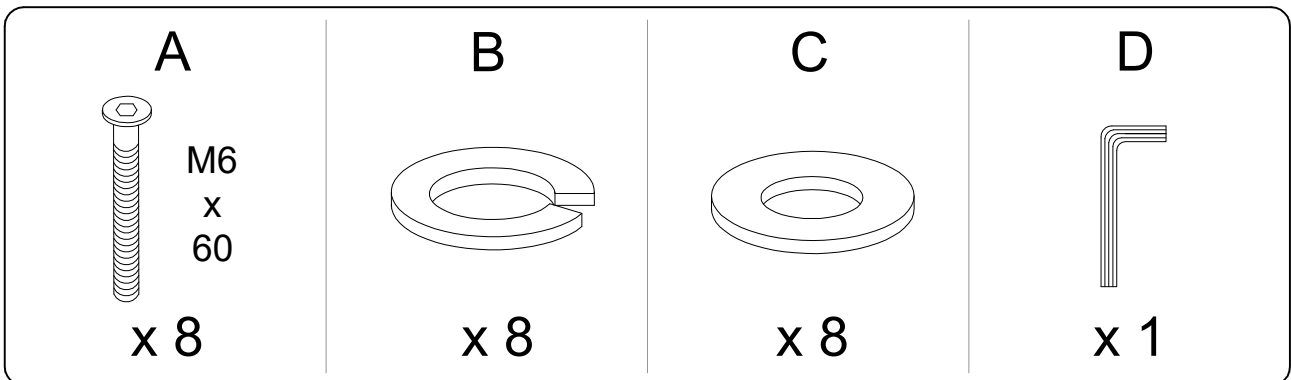

Diagram illustrating assembly instructions and safety warnings:

- Warning 1:** A warning triangle with an exclamation mark is shown next to a box containing:
 - An icon of an L-shaped bracket.
 - An icon of a power drill with a slash through it, indicating that a power drill should not be used.
- Warning 2:** A warning triangle with an exclamation mark is shown next to a box containing:
 - An icon of a rectangular block being placed on a surface.
 - An icon of a rectangular block with a slash through it, indicating that the block should not be placed on a surface.
- Time:** A clock icon with the number **30'** below it, indicating a 30-minute assembly time.
- Person:** An icon of a person with the number **1** below it, indicating that one person is required for assembly.