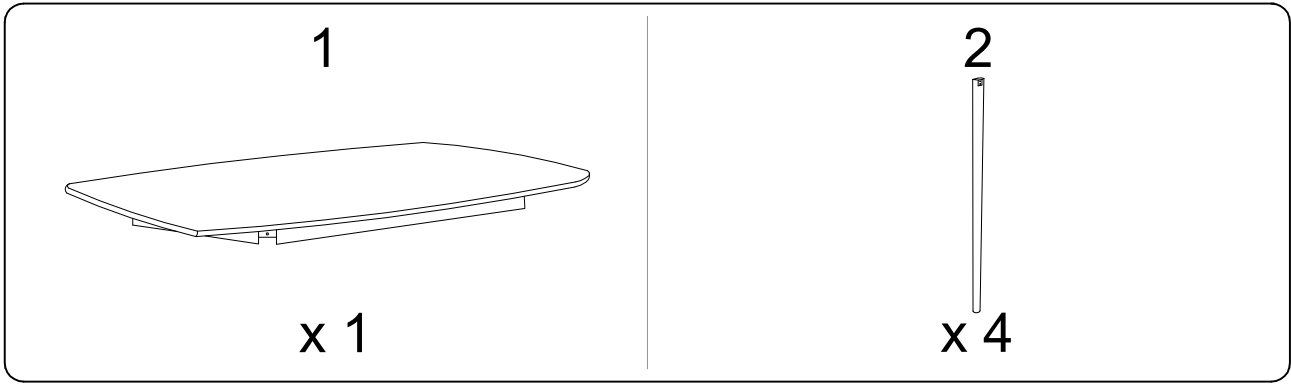

Diagram illustrating assembly instructions and safety warnings:

- Warning 1:** A warning triangle with an exclamation mark is shown next to a box containing:
 - An icon of an L-shaped bracket.
 - An icon of a power drill with a slash through it, indicating that a power drill should not be used.
- Warning 2:** A warning triangle with an exclamation mark is shown next to a box containing:
 - An icon of a rectangular block being placed on a surface.
 - An icon of a rectangular block with a slash through it, indicating that the block should not be placed on a surface.
- Time:** A clock icon with the number **30'** below it, indicating a 30-minute assembly time.
- Person:** An icon of a person with the number **1** below it, indicating that one person is required for assembly.