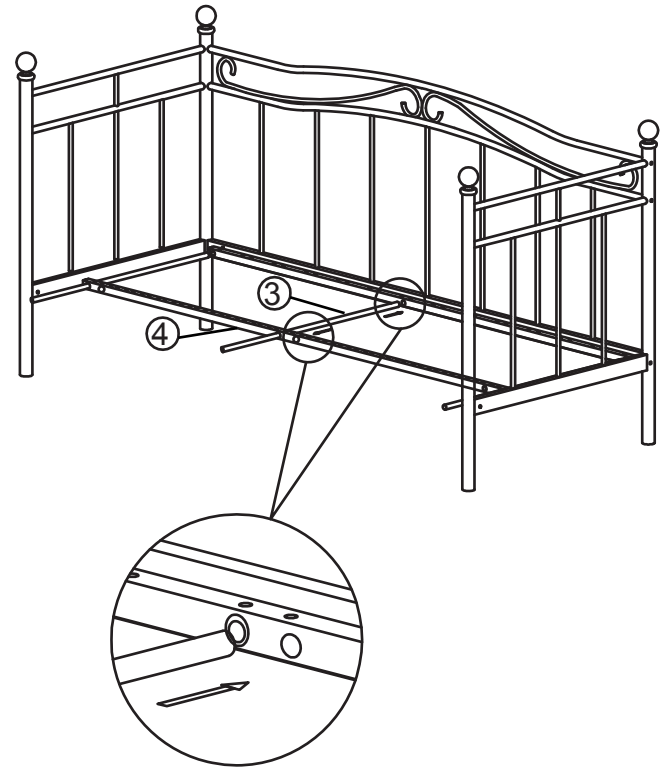

ASSEMBLY INSTRUCTION

METAL DAYBED MBD145

(A) x4  8x70mm	(B) x10  6x15mm	(C) x4  6x60mm	(D) x1  M5	(E) x1  M4	(F) x4  8x34mm
(G) x54 	(H) x4 	(I) x1  6x30mm	(J) x4 		

1

2

3

4

5