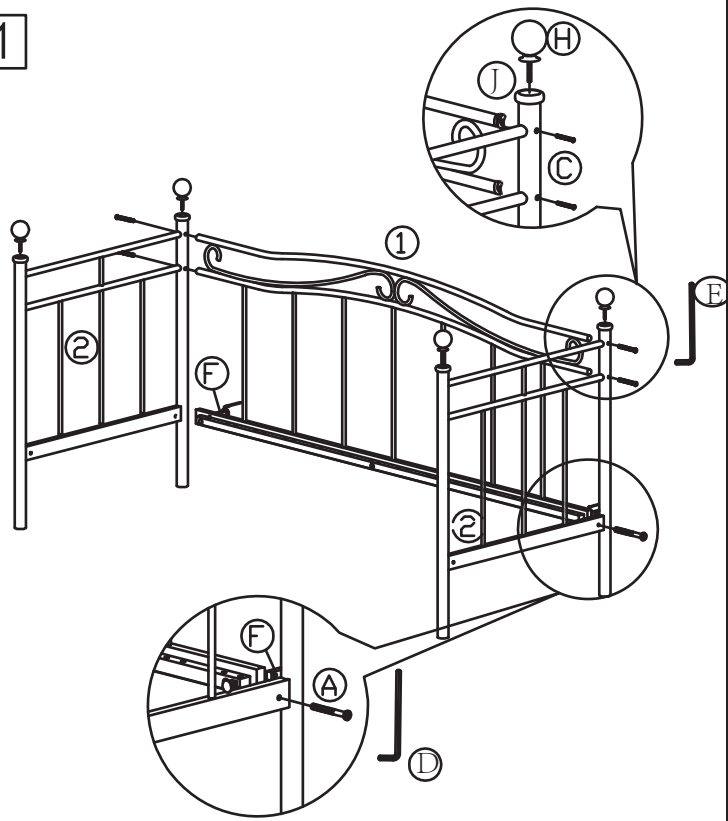

ASSEMBLY INSTRUCTION

METAL DAYBED MBD145

(A) x4  8x70mm	(B) x10  6x15mm	(C) x4  6x60mm	(D) x1  M5	(E) x1  M4	(F) x4  8x34mm
(G) x54 	(H) x4 	(I) x1  6x30mm	(J) x4 		

1

2

3

4

5