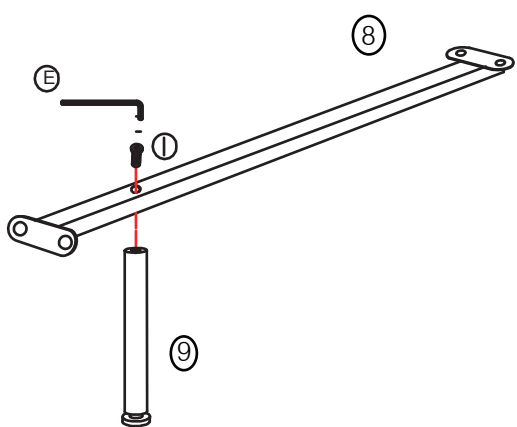

ASSEMBLY INSTRUCTION

METAL DAYBED MBD145

(A) x4  8x70mm	(B) x10  6x15mm	(C) x4  6x60mm	(D) x1  M5	(E) x1  M4	(F) x4  8x34mm
(G) x54 	(H) x4 	(I) x1  6x30mm	(J) x4 		

1

2

3

4

5