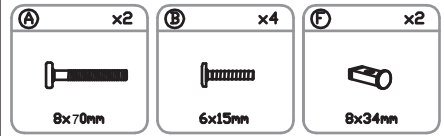

ASSEMBLY INSTRUCTION

METAL DAYBED MBD145

(A) x4  8x70mm	(B) x10  6x15mm	(C) x4  6x60mm	(D) x1  M5	(E) x1  M4	(F) x4  8x34mm
(G) x54 	(H) x4 	(I) x1  6x30mm	(J) x4 		

1

2

3

4

5