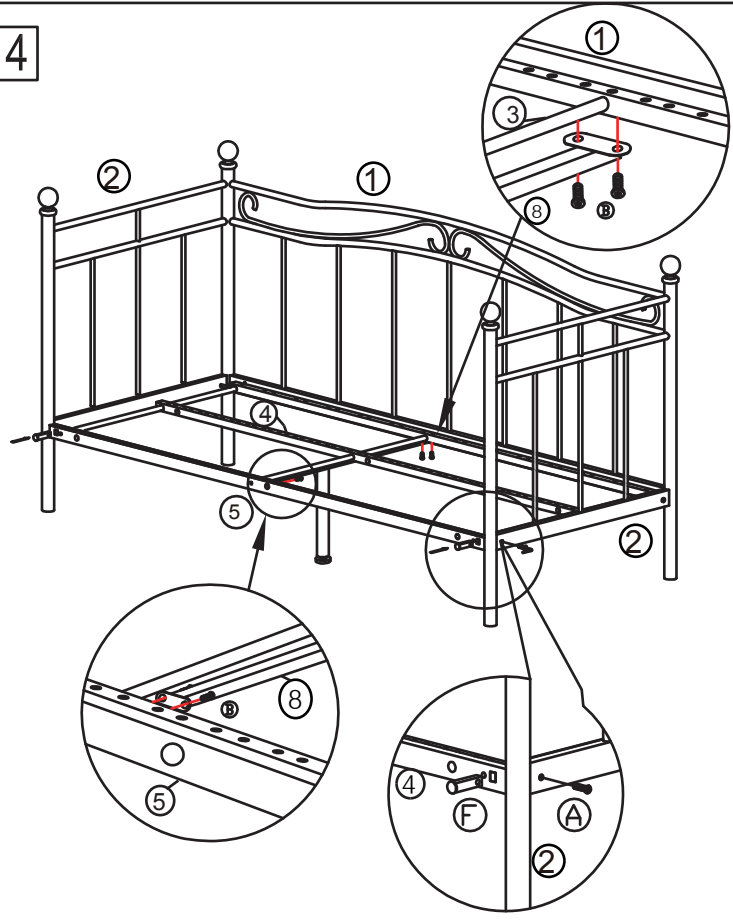

ASSEMBLY INSTRUCTION

METAL DAYBED MBD145

(A) x4  8x70mm	(B) x10  6x15mm	(C) x4  6x60mm	(D) x1  M5	(E) x1  M4	(F) x4  8x34mm
(G) x54 	(H) x4 	(I) x1  6x30mm	(J) x4 		

1

2

3

4

5