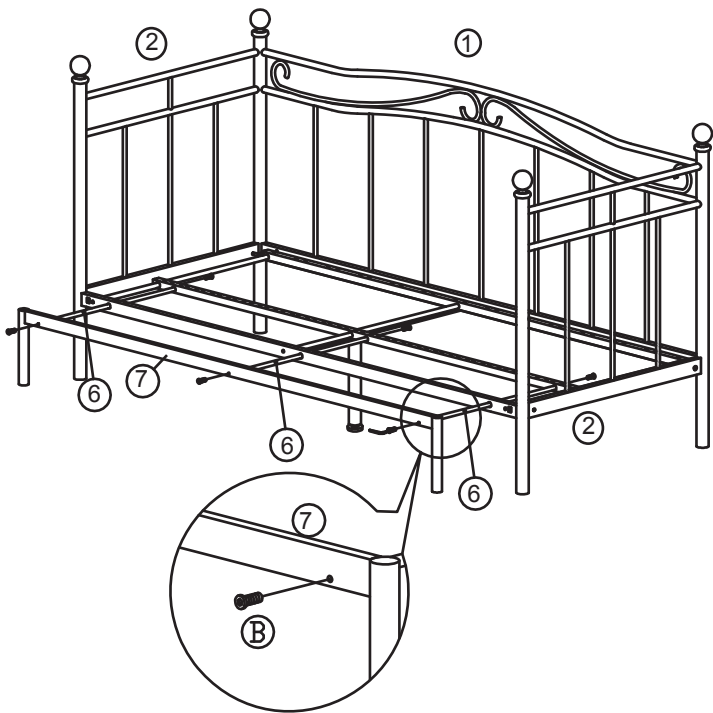

ASSEMBLY INSTRUCTION

METAL DAYBED MBD145

(A) x4  8x70mm	(B) x10  6x15mm	(C) x4  6x60mm	(D) x1  M5	(E) x1  M4	(F) x4  8x34mm
(G) x54 	(H) x4 	(I) x1  6x30mm	(J) x4 		

1

2

3

4

5