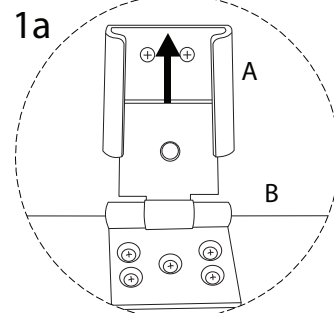

2

A

x 1

B

x 1

L

x 2

M

x 1