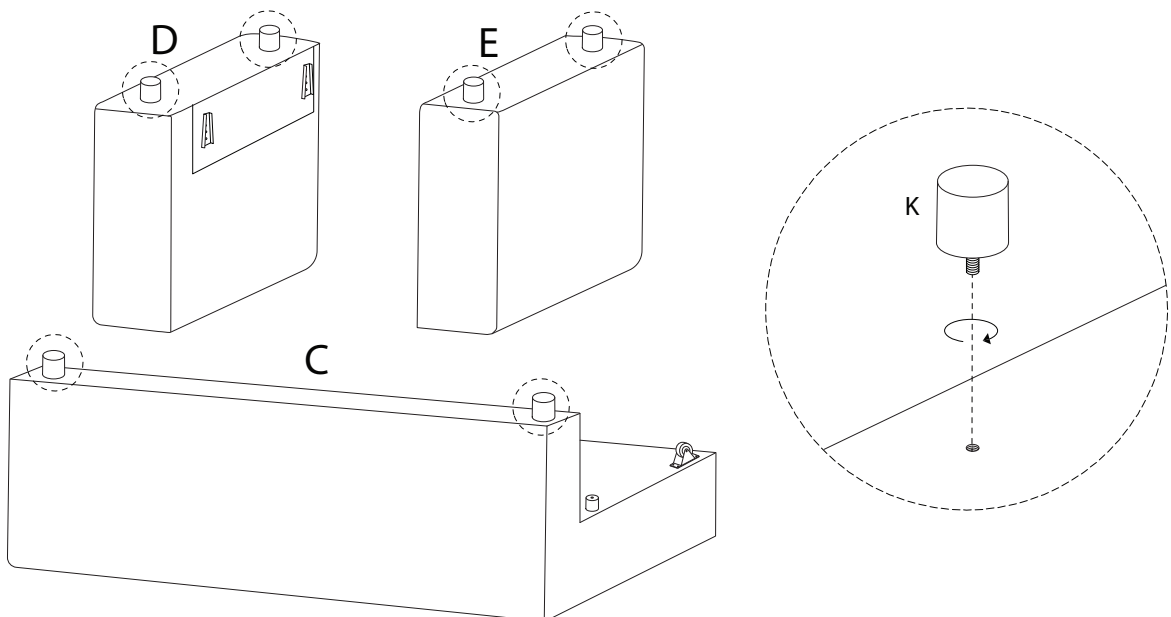

4

C

x 1

D

x 1

E

x 1

K

x 6