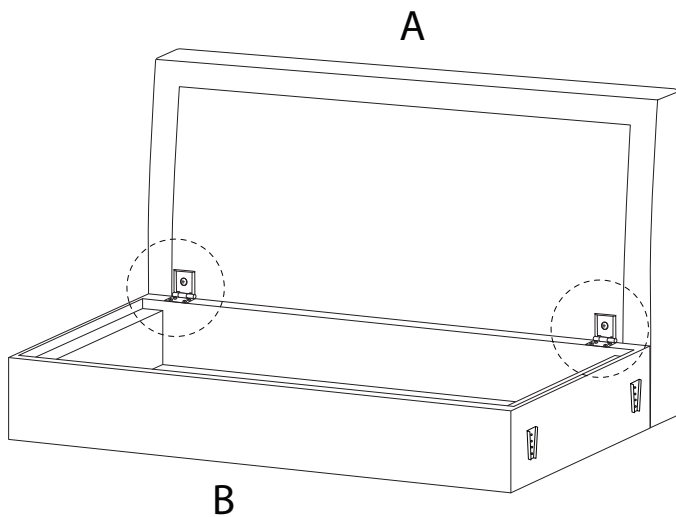

2

A

x 1

B

x 1

L

x 2

M

x 1