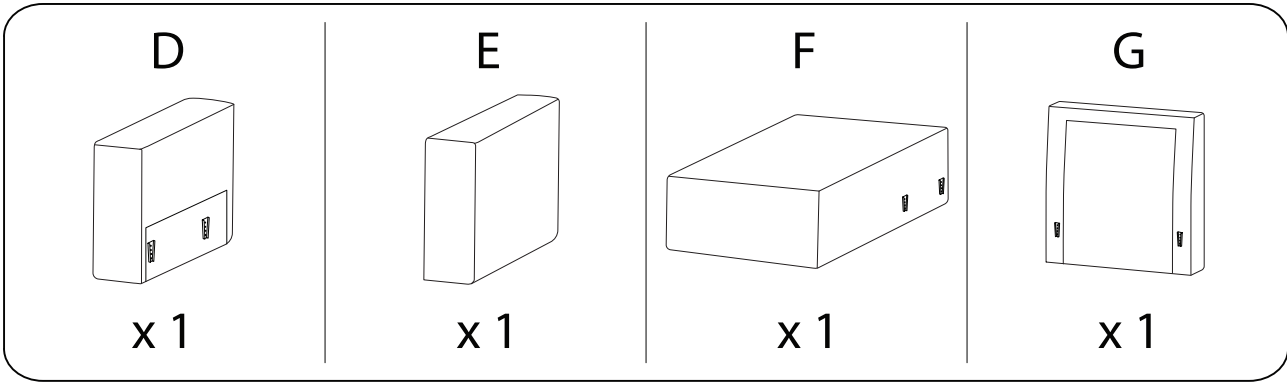

# АБАСКА

Diagram illustrating assembly instructions and safety warnings:

- Warning 1:** A warning triangle with an exclamation mark is shown next to a box containing an Allen key and a power drill with a diagonal line through it, indicating that a power drill should not be used.
- Warning 2:** A second warning triangle with an exclamation mark is shown next to a box containing a rectangular block being placed on a surface and another block being lifted, indicating a lifting or placement instruction.
- Time:** A clock icon is shown next to the text "20'", indicating an estimated assembly time of 20 minutes.
- Personnel:** An icon of a person is shown next to the number "2", indicating that two people are required for assembly.

H

x 1

I

x 1

J

x 2

K

x 14