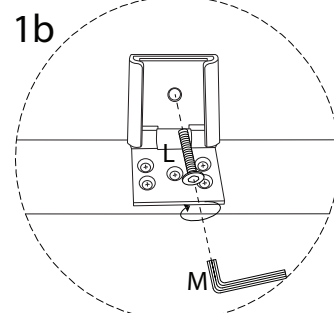

2

A

x 1

B

x 1

L

x 2

M

x 1