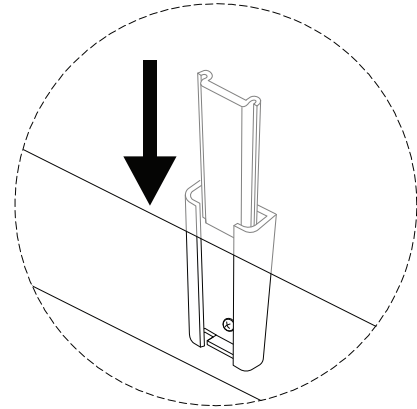

# АБАСКА

Diagram illustrating assembly instructions and safety warnings:

- Warning 1:** A warning triangle with an exclamation mark is shown next to a box containing an Allen key and a power drill with a diagonal line through it, indicating that a power drill should not be used.
- Warning 2:** A second warning triangle with an exclamation mark is shown next to a box containing a rectangular block being placed on a surface and another block being lifted, indicating a lifting or placement instruction.
- Time:** A clock icon is shown next to the text "20'", indicating an estimated assembly time of 20 minutes.
- Personnel:** An icon of a person is shown next to the number "2", indicating that two people are required for assembly.

L

x 2

M

x 1

1

F

x 1

G

x 1

2

A

x 1

B

x 1

L

x 2