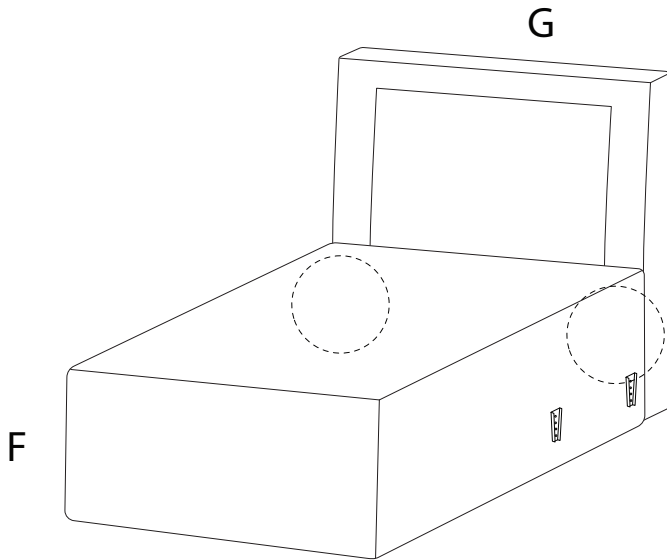

# АБАСКА

Diagram illustrating assembly instructions and safety warnings:

- Warning 1:** A warning triangle with an exclamation mark is shown next to a box containing an Allen key and a power drill with a diagonal line through it, indicating that a power drill should not be used.
- Warning 2:** A second warning triangle with an exclamation mark is shown next to a box containing a rectangular block being placed on a surface and another block being lifted, indicating a lifting or placement instruction.
- Time:** A clock icon is shown next to the text "20'", indicating an estimated assembly time of 20 minutes.
- Personnel:** An icon of a person is shown next to the number "2", indicating that two people are required for assembly.

H

x 1

I

x 1

J

x 2

K

x 14

L

x 2

M

x 1

1

F

x 1

G

x 1

2

A

x 1

B

x 1

L

x 2