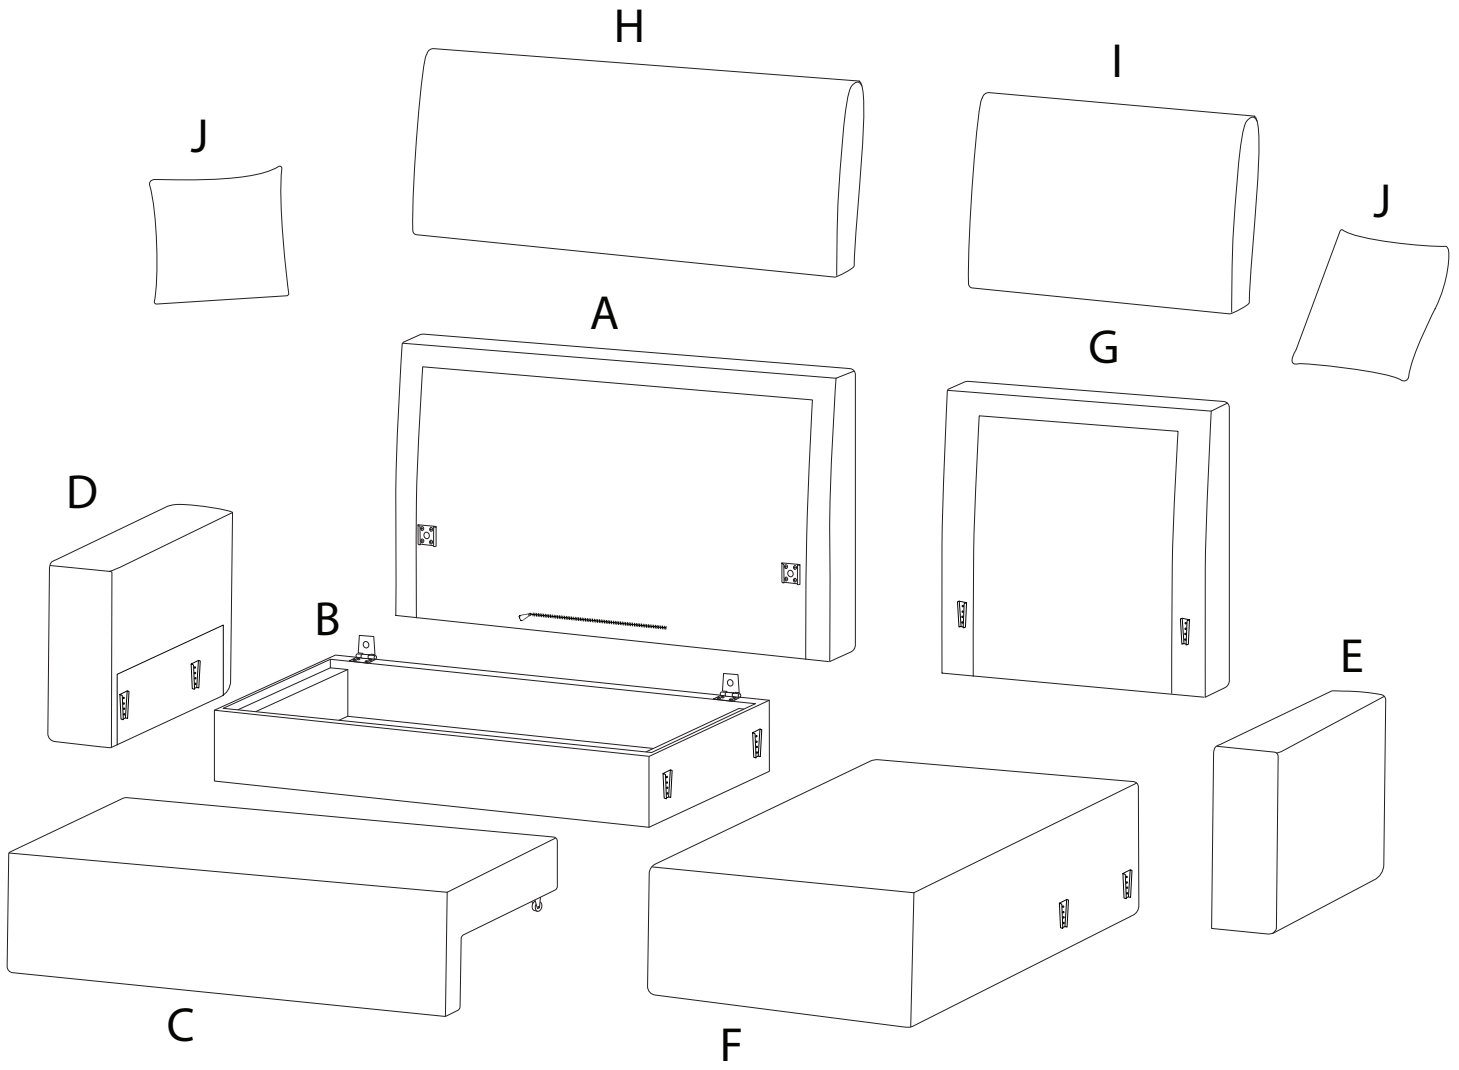

# АБАСКА

Diagram illustrating assembly instructions and safety warnings:

- Warning 1:** A warning triangle with an exclamation mark is shown next to a box containing an Allen key and a power drill with a diagonal line through it, indicating that a power drill should not be used.
- Warning 2:** A second warning triangle with an exclamation mark is shown next to a box containing a rectangular block being placed on a surface and another block being lifted, indicating a lifting or placement instruction.
- Time:** A clock icon is shown next to the text "20'", indicating an estimated assembly time of 20 minutes.
- Personnel:** An icon of a person is shown next to the number "2", indicating that two people are required for assembly.

H

x 1

I

x 1

J

x 2

K

x 14