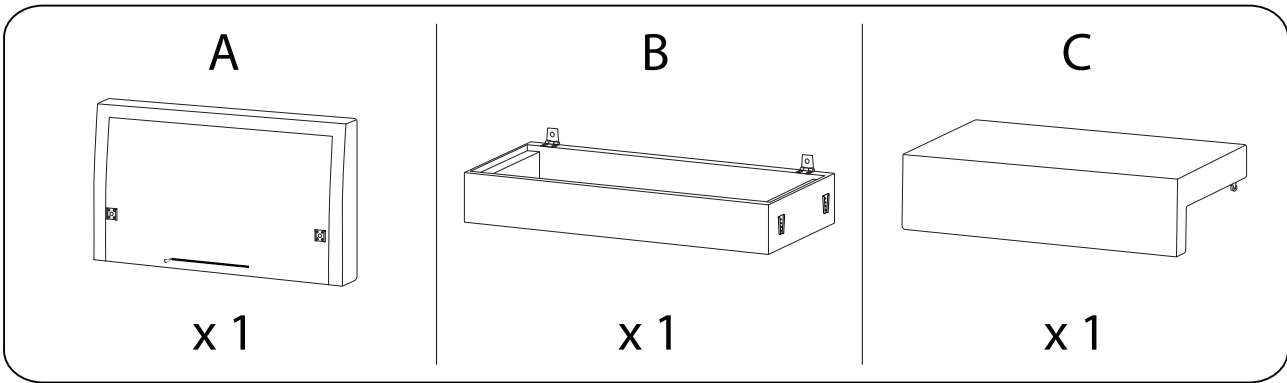

# АБАСКА

Diagram illustrating assembly instructions and safety warnings:

- Warning 1:** A warning triangle with an exclamation mark is shown next to a box containing an Allen key and a power drill with a diagonal line through it, indicating that a power drill should not be used.
- Warning 2:** A second warning triangle with an exclamation mark is shown next to a box containing a rectangular block being placed on a surface and another block being lifted, indicating a lifting or placement instruction.
- Time:** A clock icon is shown next to the text "20'", indicating an estimated assembly time of 20 minutes.
- Personnel:** An icon of a person is shown next to the number "2", indicating that two people are required for assembly.

H

x 1

I

x 1

J

x 2

K

x 14