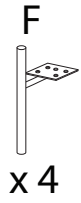

# REBAIS

An icon showing an L-shaped metal bracket inside a circle. To its right is a power drill with a diagonal line through it, indicating it should not be used.	A warning triangle containing an exclamation mark.	A circular clock face with tick marks around the perimeter.
<p>30'</p>		
An icon showing a rectangular cushion on a textured base inside a circle. To its right is the same cushion being pushed down by a hand, with a diagonal line through it, indicating not to do this.	A warning triangle containing an exclamation mark.	A simple line drawing of a person standing.
<p>2</p>		

!

1

2

3

4