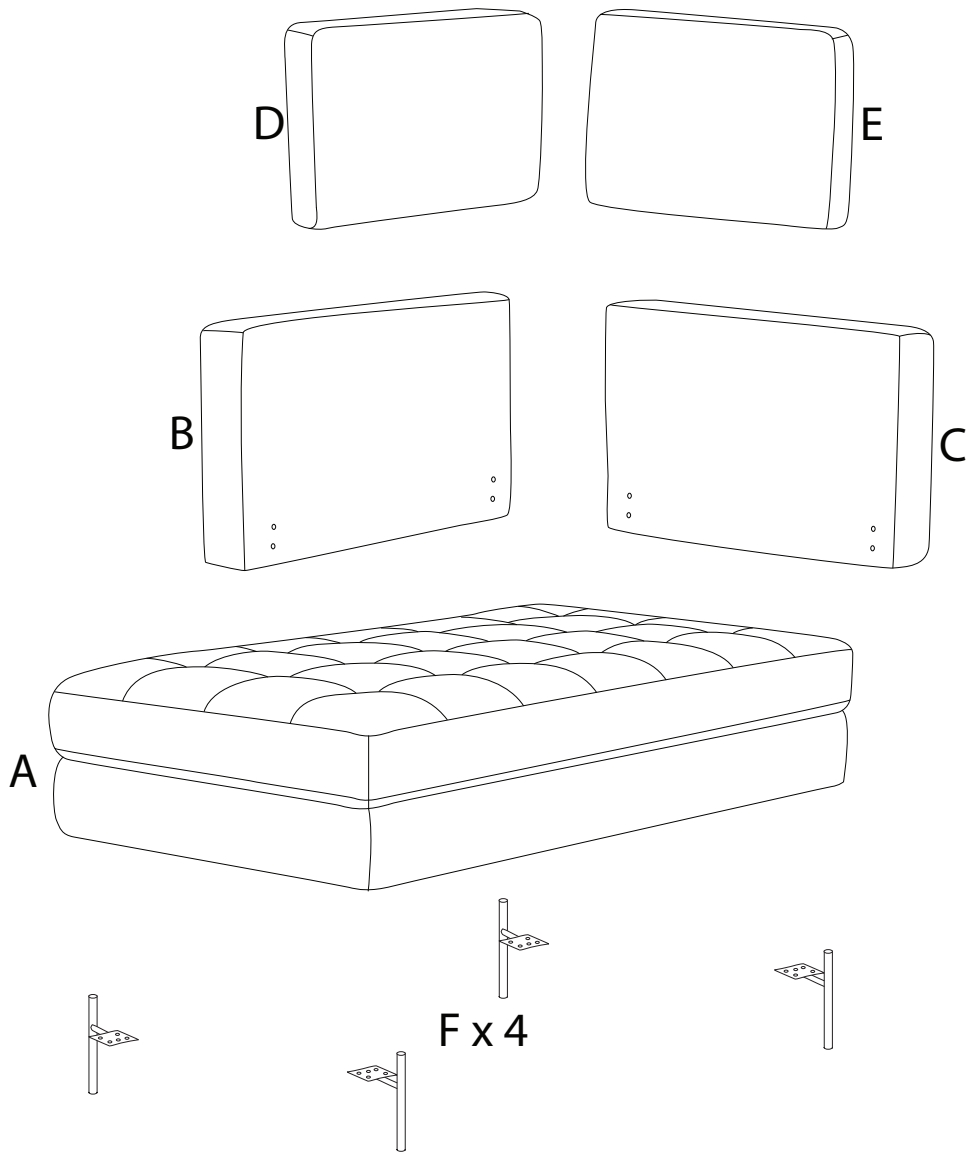

# REBAIS

An icon showing an L-shaped metal bracket inside a circle. To its right is a power drill with a diagonal line through it, indicating it should not be used.	A warning triangle containing an exclamation mark.	A circular clock face with tick marks around the perimeter.
<p>30'</p>		
An icon showing a rectangular cushion on a textured base inside a circle. To its right is the same cushion being pushed down by a hand, with a diagonal line through it, indicating not to do this.	A warning triangle containing an exclamation mark.	A simple line drawing of a person standing.
<p>2</p>		

!

1

2

3

4