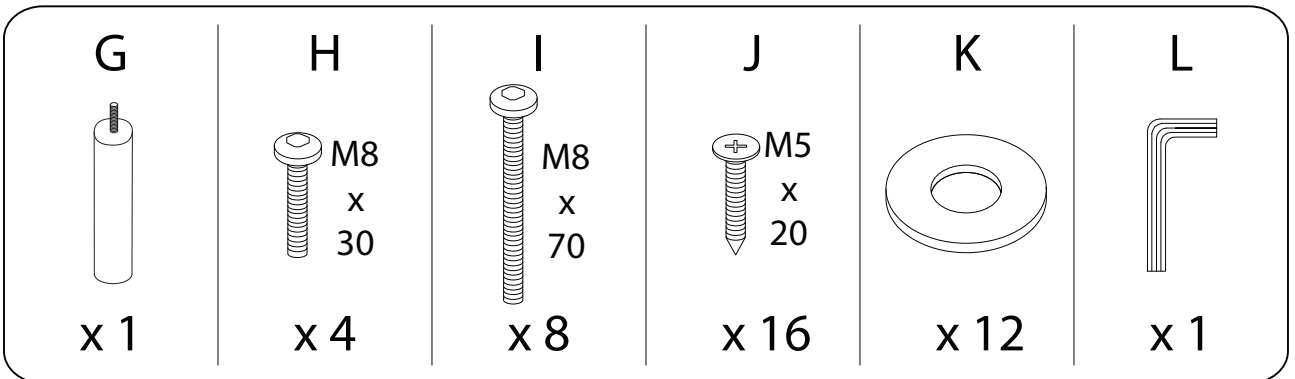

# REBAIS

An icon showing an L-shaped metal bracket inside a circle. To its right is a power drill with a diagonal line through it, indicating it should not be used.	A warning triangle containing an exclamation mark.	A circular clock face with tick marks around the perimeter.
<p>30'</p>		
An icon showing a rectangular cushion on a textured base inside a circle. To its right is the same cushion being pushed down by a hand, with a diagonal line through it, indicating not to do this.	A warning triangle containing an exclamation mark.	A simple line drawing of a person standing.
<p>2</p>		

!

1

2

3

4