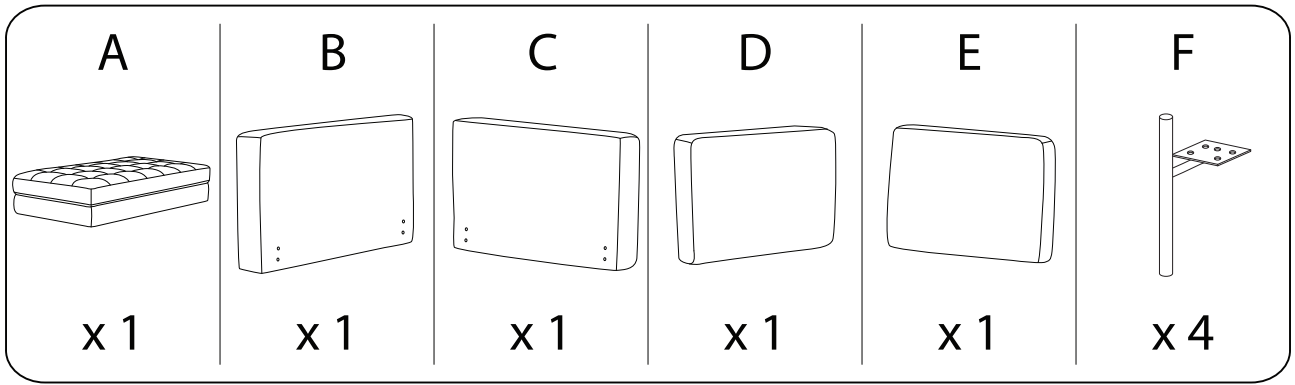

# REBAIS

An icon showing an L-shaped metal bracket inside a circle. To its right is a power drill with a diagonal line through it, indicating it should not be used.	A warning triangle containing an exclamation mark.	A circular clock face with tick marks around the perimeter.
<p>30'</p>		
An icon showing a rectangular cushion on a textured base inside a circle. To its right is the same cushion being pushed down by a hand, with a diagonal line through it, indicating not to do this.	A warning triangle containing an exclamation mark.	A simple line drawing of a person standing.
<p>2</p>		