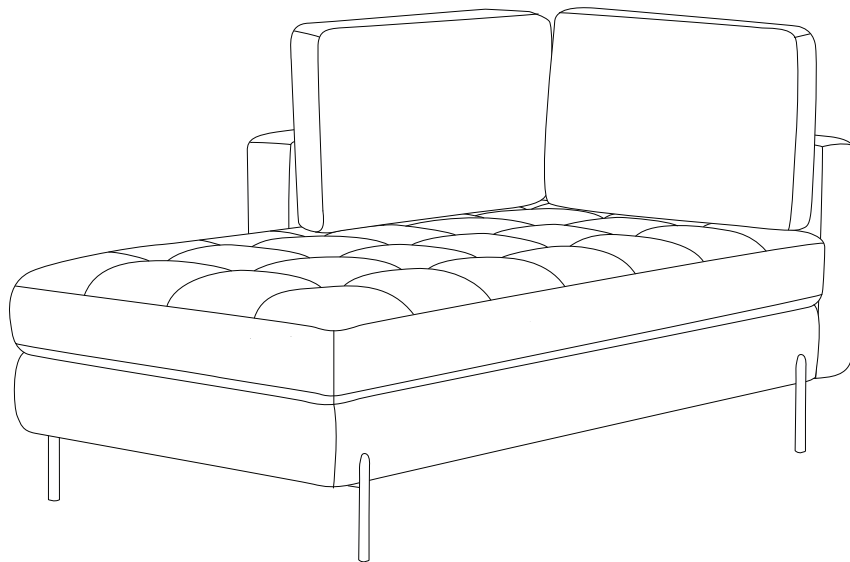

# REBAIS

An icon showing an L-shaped metal bracket inside a circle. To its right is a power drill with a diagonal line through it, indicating it should not be used.	A warning triangle containing an exclamation mark.	A circular clock face with tick marks around the perimeter.
<p>30'</p>		
An icon showing a rectangular cushion on a textured base inside a circle. To its right is the same cushion being pushed down by a hand, with a diagonal line through it, indicating not to do this.	A warning triangle containing an exclamation mark.	A simple line drawing of a person standing.
<p>2</p>		

!

1

2

3

4