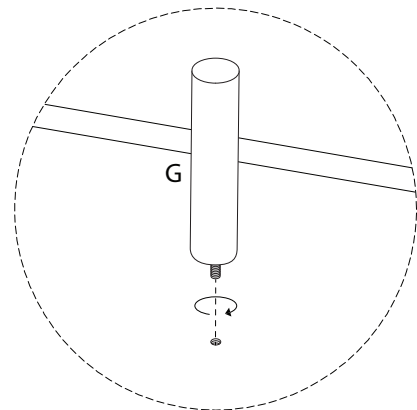

# REBAIS

An icon showing an L-shaped metal bracket inside a circle. To its right is a power drill with a diagonal line through it, indicating it should not be used.	A warning triangle containing an exclamation mark.	A circular clock face with tick marks around the perimeter.
<p>30'</p>		
An icon showing a rectangular cushion on a textured base inside a circle. To its right is the same cushion being pushed down by a hand, with a diagonal line through it, indicating not to do this.	A warning triangle containing an exclamation mark.	A simple line drawing of a person standing.
<p>2</p>		

!

1

2

3

4