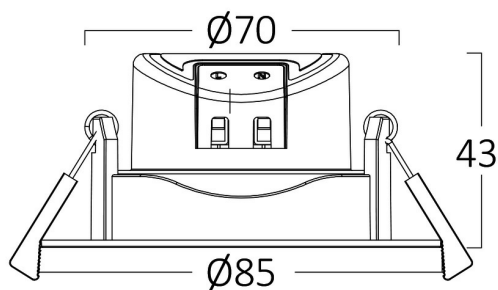

PRODUCT DATASHEET

MODEL NO BD02-60780

DESCRIPTION BRY-SPOTLED G3-7W-RND-WHT-3IN1-DIM-LED SPOTLIGHT

General Characteristics

Model No	:	BD02-60780
Main Family	:	Indoor Lighting
Sub Family	:	LED Spotlight
Type	:	Spotlight
Body Color	:	White
Lamp Shape	:	Directional
Dimmable	:	Dimmable
Light Source	:	LED
Warranty	:	2 years
Class	:	Class II
IP	:	IP20

Electrical Characteristics

Lifetime (at 2.7 h/day)	:	20000 h
Voltage	:	220-240V
Power Factor	:	>0,7
Material	:	PC
Working Temperature	:	-20 C+40 C
Frequency	:	50-60 Hz

Package Informations

N.W.	:	7,60 kgs
G.W.	:	9,80 kgs
PCS/CTN	:	100 pcs
Length	:	460 mm
Width	:	370 mm
Height	:	288 mm
EAN	:	5949097727610

Product Characteristics

Wattage	:	7 w
Color Temperature	:	3IN1
Quse Lumen	:	630 lm
Color Rendering Index (CRI)	:	>80
Energy Efficiency Level	:	F
Beam Angle	:	38° Degrees
Color Category	:	3IN1

Dimensions & Weight

Diameter	:	85 mm
P. Height	:	43 mm
Cutout	:	70 mm
Weight	:	76 gr