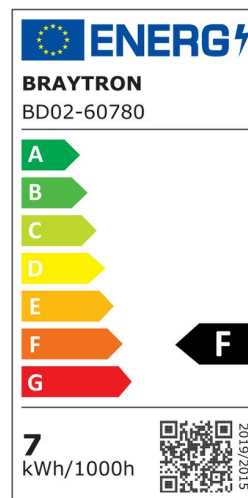

PRODUCT DATASHEET

MODEL NO BD02-60780

DESCRIPTION BRY-SPOTLED G3-7W-RND-WHT-3IN1-DIM-LED SPOTLIGHT

General Characteristics

Model No	:	BD02-60780
Main Family	:	Indoor Lighting
Sub Family	:	LED Spotlight
Type	:	Spotlight
Body Color	:	White
Lamp Shape	:	Directional
Dimmable	:	Dimmable
Light Source	:	LED
Warranty	:	2 years
Class	:	Class II
IP	:	IP20

Electrical Characteristics

Lifetime (at 2.7 h/day)	:	20000 h
Voltage	:	220-240V
Power Factor	:	>0,7
Material	:	PC
Working Temperature	:	-20 C+40 C
Frequency	:	50-60 Hz

Package Informations

N.W.	:	7,60 kgs
G.W.	:	9,80 kgs
PCS/CTN	:	100 pcs
Length	:	460 mm
Width	:	370 mm
Height	:	288 mm
EAN	:	5949097727610

Product Characteristics

Wattage	:	7 w
Color Temperature	:	3IN1
Quse Lumen	:	630 lm
Color Rendering Index (CRI)	:	>80
Energy Efficiency Level	:	F
Beam Angle	:	38° Degrees
Color Category	:	3IN1

Dimensions & Weight

Diameter	:	85 mm
P. Height	:	43 mm
Cutout	:	70 mm
Weight	:	76 gr