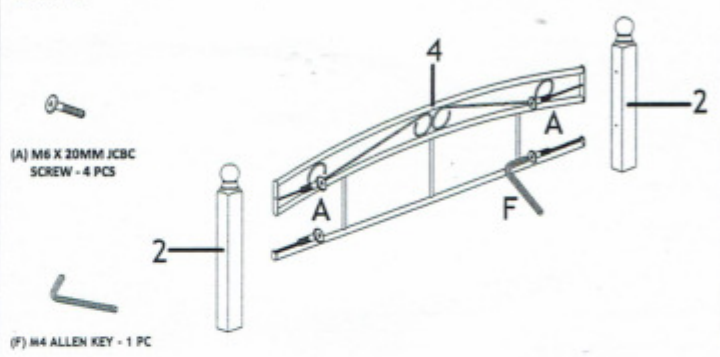

ASSEMBLY INSTRUCTION

MODEL : HOME 8077 KING BED - 4 PCS WOODEN SUPPORT LEGS

Before you begin, please follow Assembly Instruction carefully. Follow them step by step.

STEP 1

STEP 2

STEP 3

STEP 4

ASSEMBLY INSTRUCTION

MODEL : HOME 8077 KING BED - 4 PCS WOODEN SUPPORT LEGS

Before you begin, please follow Assembly Instruction carefully. Follow them step by step.

STEP 5

PART LIST

1) HEAD POST X 2 PCS	2) FOOT POST X 2 PCS	6) CENTER RAIL X 1PC
3) HEADBOARD X 1 PC	4) FOOTBOARD X 1 PC	7) METAL SIDE RAIL (WITH 26 HOLES) X 2 PCS
5) MIDDLE RAIL X 2 PCS	8) WOODEN CENTER SUPPORT LEGS X 4 PCS	

HARDWARE LIST

(A) M6 X 20MM JCBC SCREW - 16 PCS	(D) M6 X 50MM JCBC SCREW - 8 PCS
(B) SPRING WASHER M6 X 4 PCS	(E) M6 HEX NUTS - 4 PCS
(C) M6 X 35MM JCBC SCREW - 4 PCS	(F) M4 ALLEN KEY - 1 PC