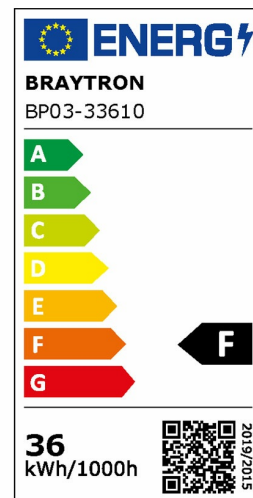

PRODUCT DATASHEET

MODEL NO	BP03-33610
DESCRIPTION	BRY-SMD-SRD-36W-RND-WHT-4000K-LED PANEL

General Characteristics

Model No	:	BP03-33610
Main Family	:	Indoor Lighting
Sub Family	:	LED Small Panel
Type	:	Surface Frame
Body Color	:	White
Lamp Shape	:	Non-Directional
Dimmable	:	Not-Dimmable
Light Source	:	LED
Warranty	:	2 years
Class	:	Class II
IP	:	IP20

Electrical Characteristics

Lifetime (at 2.7 h/day)	:	20000 h
Voltage	:	220-240V
Power Factor	:	>0,5
Material	:	Aluminium
Working Temperature	:	-20 C+40 C
Frequency	:	50-60 Hz

Package Informations

N.W.	:	12,60 kgs
G.W.	:	15,60 kgs
PCS/CTN	:	10 pcs
Length	:	460 mm
Width	:	430 mm
Height	:	430 mm
EAN	:	5949097708831

Product Characteristics

Wattage	:	36 w
Color Temperature	:	4000K
Quse Lumen	:	3720 lm
Color Rendering Index (CRI)	:	>80
Energy Efficiency Level	:	F
Beam Angle	:	120° Degrees
Color Category	:	Natural White

Dimensions & Weight

Diameter	:	400 mm
P. Height	:	38 mm
Weight	:	1260 gr