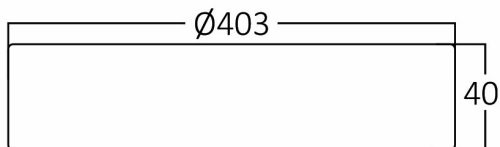

PRODUCT DATASHEET

MODEL NO	BP03-33610
DESCRIPTION	BRY-SMD-SRD-36W-RND-WHT-4000K-LED PANEL

General Characteristics

Model No	:	BP03-33610
Main Family	:	Indoor Lighting
Sub Family	:	LED Small Panel
Type	:	Surface Frame
Body Color	:	White
Lamp Shape	:	Non-Directional
Dimmable	:	Not-Dimmable
Light Source	:	LED
Warranty	:	2 years
Class	:	Class II
IP	:	IP20

Electrical Characteristics

Lifetime (at 2.7 h/day)	:	20000 h
Voltage	:	220-240V
Power Factor	:	>0,5
Material	:	Aluminium
Working Temperature	:	-20 C+40 C
Frequency	:	50-60 Hz

Package Informations

N.W.	:	12,60 kgs
G.W.	:	15,60 kgs
PCS/CTN	:	10 pcs
Length	:	460 mm
Width	:	430 mm
Height	:	430 mm
EAN	:	5949097708831

Product Characteristics

Wattage	:	36 w
Color Temperature	:	4000K
Quse Lumen	:	3720 lm
Color Rendering Index (CRI)	:	>80
Energy Efficiency Level	:	F
Beam Angle	:	120° Degrees
Color Category	:	Natural White

Dimensions & Weight

Diameter	:	400 mm
P. Height	:	38 mm
Weight	:	1260 gr