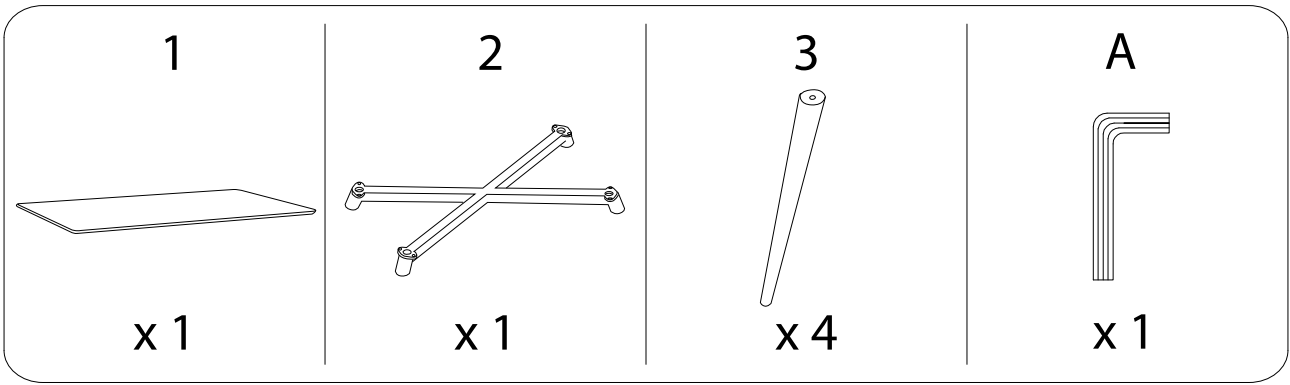

Diagram illustrating assembly instructions and safety warnings:

- Top Section:** Shows an Allen key and a power drill with a diagonal line through it, indicating that a power drill should not be used. To the right is a warning triangle with an exclamation mark and a downward arrow, and a clock icon with the text "20'" below it, indicating a 20-minute assembly time.
- Bottom Section:** Shows a rectangular block being placed on a surface with a diagonal line through it, indicating that the block should not be placed on a soft surface. To the right is a warning triangle with an exclamation mark and a downward arrow, and a person icon with the text "1" below it, indicating that one person is required for assembly.