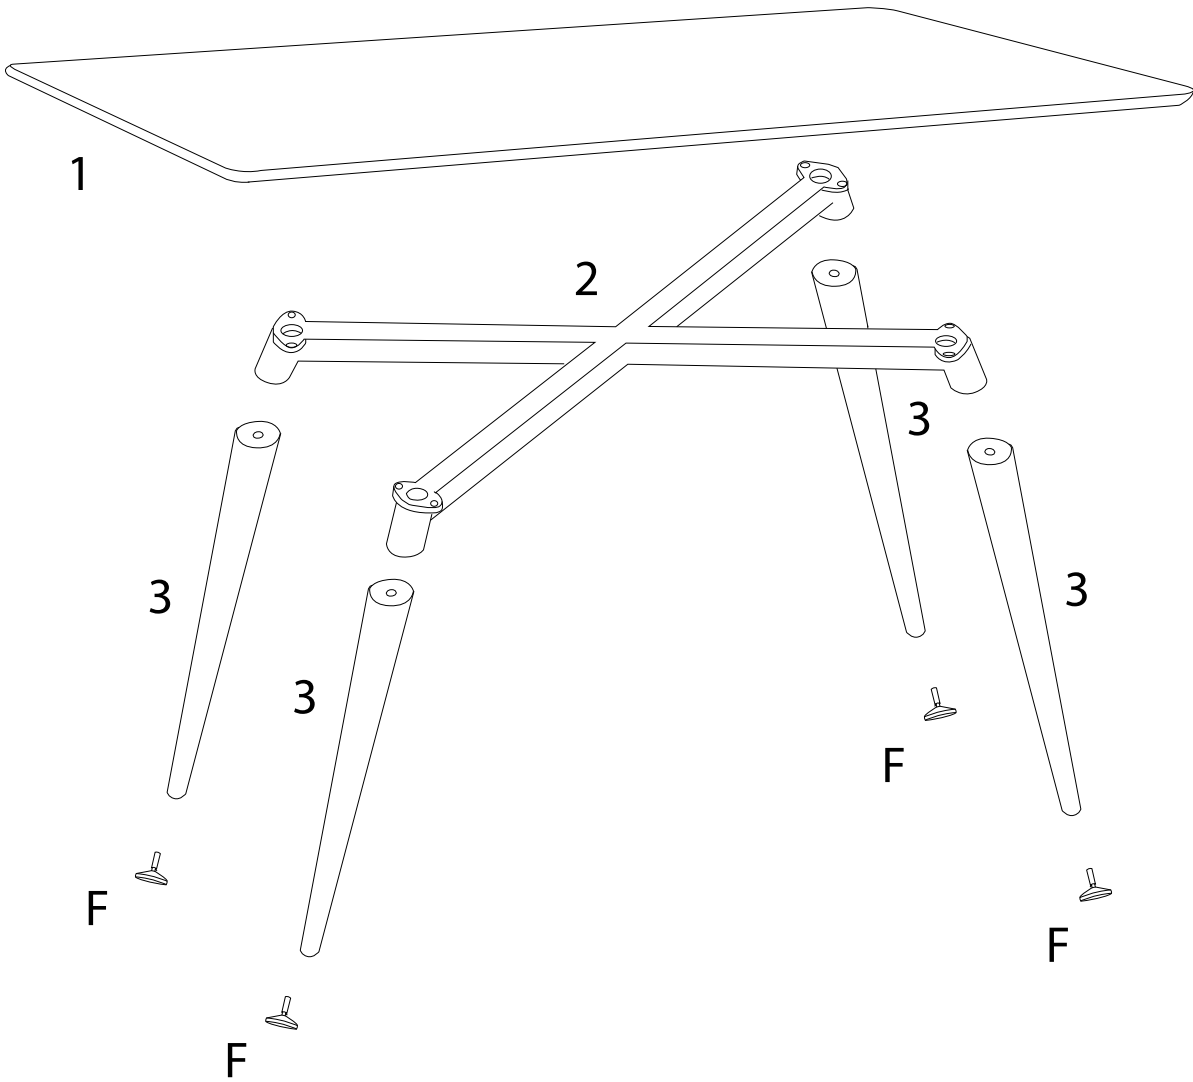

Diagram illustrating assembly instructions and safety warnings:

- Top Section:** Shows an Allen key and a power drill with a diagonal line through it, indicating that a power drill should not be used. To the right is a warning triangle with an exclamation mark and a downward arrow, and a clock icon with the text "20'" below it, indicating a 20-minute assembly time.
- Bottom Section:** Shows a rectangular block being placed on a surface with a diagonal line through it, indicating that the block should not be placed on a soft surface. To the right is a warning triangle with an exclamation mark and a downward arrow, and a person icon with the text "1" below it, indicating that one person is required for assembly.