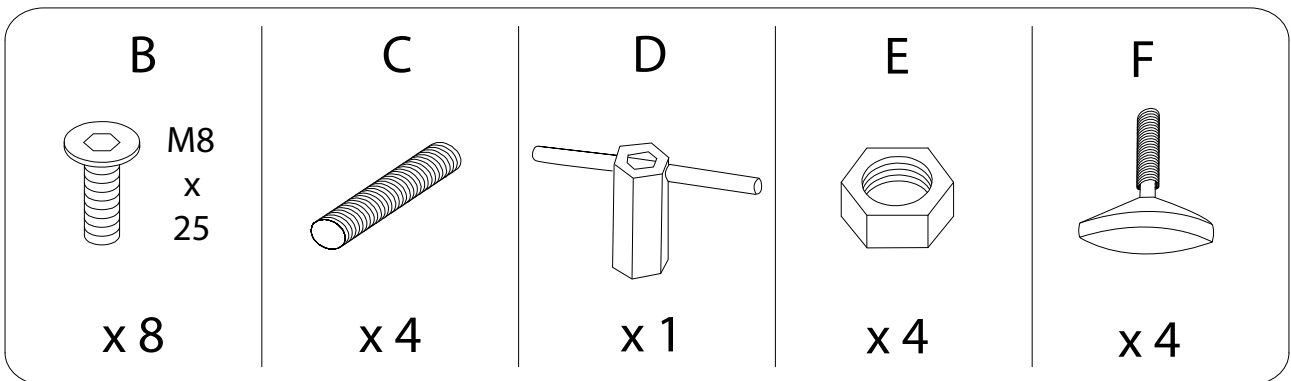

Diagram illustrating assembly instructions and safety warnings:

- Top Section:** Shows an Allen key and a power drill with a diagonal line through it, indicating that a power drill should not be used. To the right is a warning triangle with an exclamation mark and a downward arrow, and a clock icon with the text "20'" below it, indicating a 20-minute assembly time.
- Bottom Section:** Shows a rectangular block being placed on a surface with a diagonal line through it, indicating that the block should not be placed on a soft surface. To the right is a warning triangle with an exclamation mark and a downward arrow, and a person icon with the text "1" below it, indicating that one person is required for assembly.