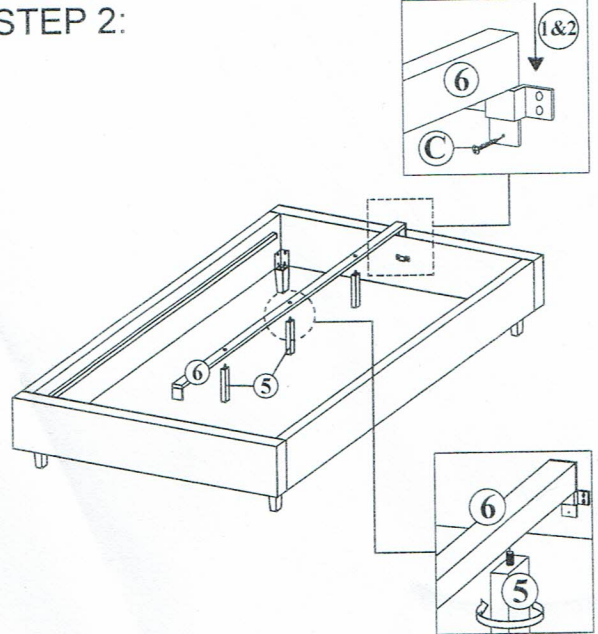

ASSEMBLY INSTRUCTIONS

MODEL : BD334-FS
 ITEM CODE : 1925/1981/1982
 /1983/1984

COMPONENT						
Front Panel - 1 pc	Footboard - 1 pc	Side Rail - 2 pcs	Bed Leg - 4 pcs	Center Support Leg - 3 pcs	Center Rail - 1 pc	Bed Slats - 2sets(13pcs)

HARDWARE			
Allen Key M5 - 1 pc	JCBB Bolt M8 x 16mm - 16 pcs	Wood Screw M4 x 20mm - 2 pcs	Wood Screw M4 x 25mm - 12 pcs

STEP 1:

STEP 2:

STEP 1:

IMPORTANTPlease lift up the bed to move with 2 or more people.**DO NOT DRAG THE BED!**