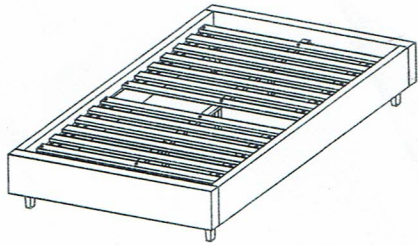

ASSEMBLY INSTRUCTIONS

MODEL : BD334-FS
 ITEM CODE : 1925/1981/1982
 /1983/1984

COMPONENT						
Front Panel - 1 pc	Footboard - 1 pc	Side Rail - 2 pcs	Bed Leg - 4 pcs	Center Support Leg - 3 pcs	Center Rail - 1 pc	Bed Slats - 2sets(13pcs)

HARDWARE			
Allen Key M5 - 1 pc	JCBB Bolt M8 x 16mm - 16 pcs	Wood Screw M4 x 20mm - 2 pcs	Wood Screw M4 x 25mm - 12 pcs

STEP 1:

STEP 2:

STEP 1:

IMPORTANTPlease lift up the bed to move with 2 or more people.**DO NOT DRAG THE BED!**