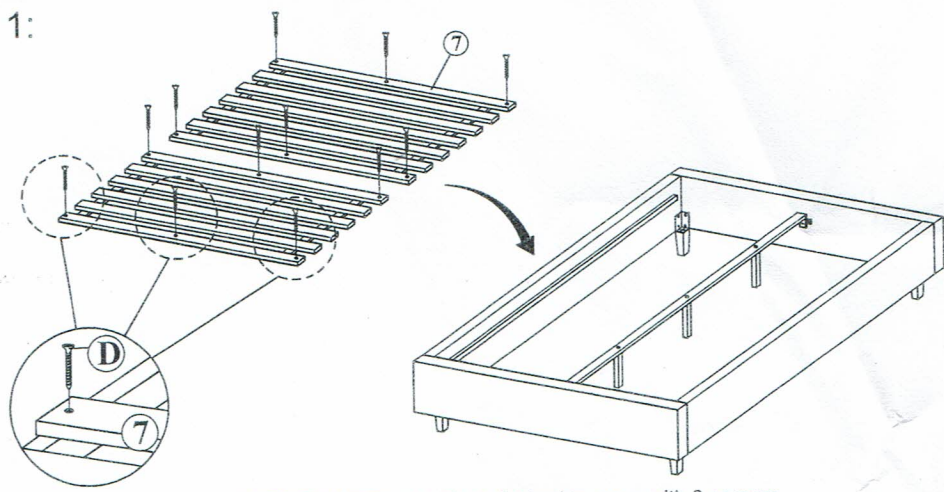

ASSEMBLY INSTRUCTIONS

MODEL : BD334-FS
 ITEM CODE : 1925/1981/1982
 /1983/1984

COMPONENT						
Front Panel - 1 pc	Footboard - 1 pc	Side Rail - 2 pcs	Bed Leg - 4 pcs	Center Support Leg - 3 pcs	Center Rail - 1 pc	Bed Slats - 2sets(13pcs)

HARDWARE			
Allen Key M5 - 1 pc	JCBB Bolt M8 x 16mm - 16 pcs	Wood Screw M4 x 20mm - 2 pcs	Wood Screw M4 x 25mm - 12 pcs

STEP 1:

STEP 2:

STEP 1:

IMPORTANTPlease lift up the bed to move with 2 or more people.**DO NOT DRAG THE BED!**