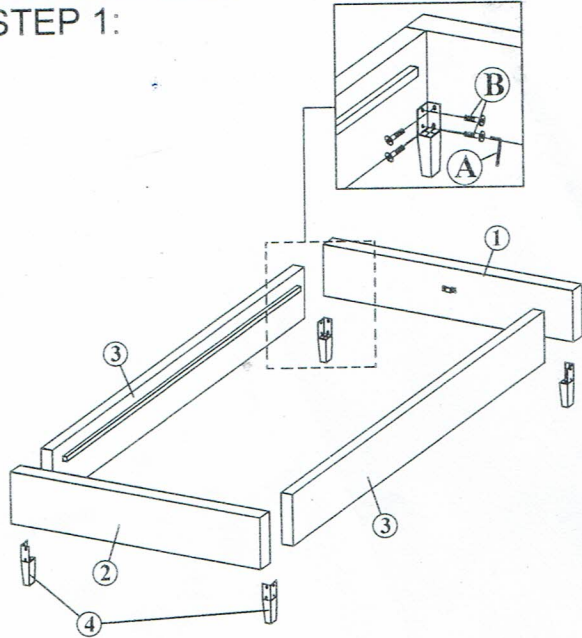

ASSEMBLY INSTRUCTIONS

MODEL : BD334-FS
 ITEM CODE : 1925/1981/1982
 /1983/1984

COMPONENT						
Front Panel - 1 pc	Footboard - 1 pc	Side Rail - 2 pcs	Bed Leg - 4 pcs	Center Support Leg - 3 pcs	Center Rail - 1 pc	Bed Slats - 2sets(13pcs)

HARDWARE			
Allen Key M5 - 1 pc	JCBB Bolt M8 x 16mm - 16 pcs	Wood Screw M4 x 20mm - 2 pcs	Wood Screw M4 x 25mm - 12 pcs

STEP 1:

STEP 2:

STEP 1:

IMPORTANTPlease lift up the bed to move with 2 or more people.**DO NOT DRAG THE BED!**