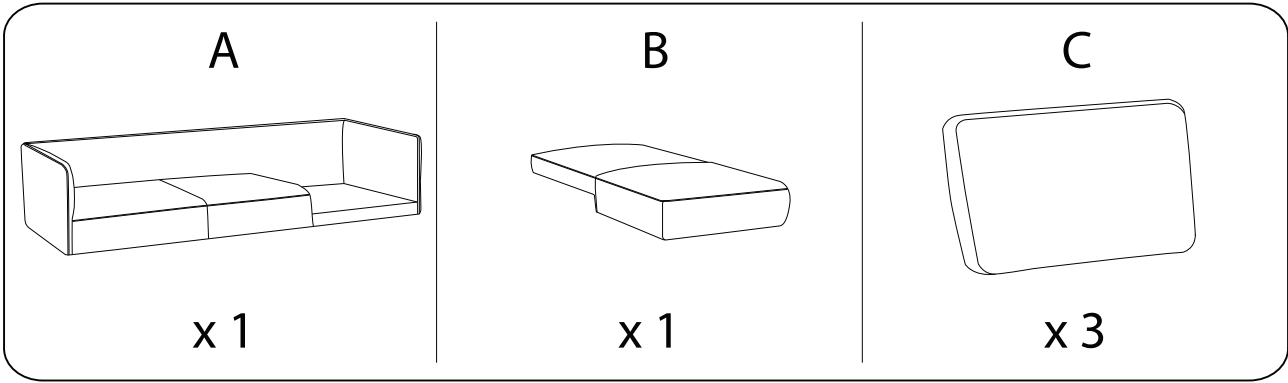

Assembly instructions for the sofa, including tool requirements, time, and personnel.

**Tools:** A circular icon shows a screwdriver. A power drill icon is crossed out with a diagonal line, indicating it should not be used. A warning triangle with an exclamation mark is positioned to the right of the tool icons.

**Time:** A clock icon is shown above the text "20'", indicating the estimated assembly time.

**Personnel:** A person icon is shown above the number "1", indicating that one person is required for assembly.