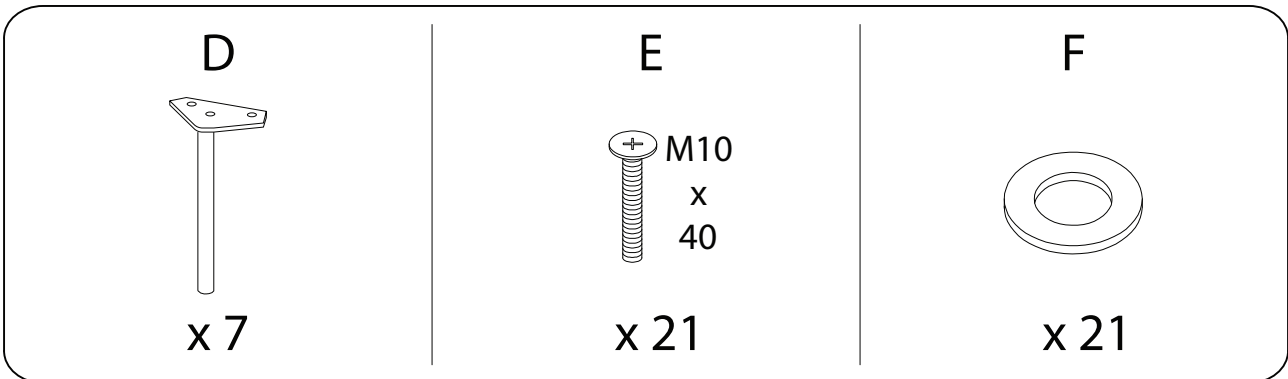

Assembly instructions for the sofa, including tool requirements, time, and personnel.

**Tools:** A circular icon shows a screwdriver. A power drill icon is crossed out with a diagonal line, indicating it should not be used. A warning triangle with an exclamation mark is positioned to the right of the tool icons.

**Time:** A clock icon is shown above the text "20'", indicating the estimated assembly time.

**Personnel:** A person icon is shown above the number "1", indicating that one person is required for assembly.