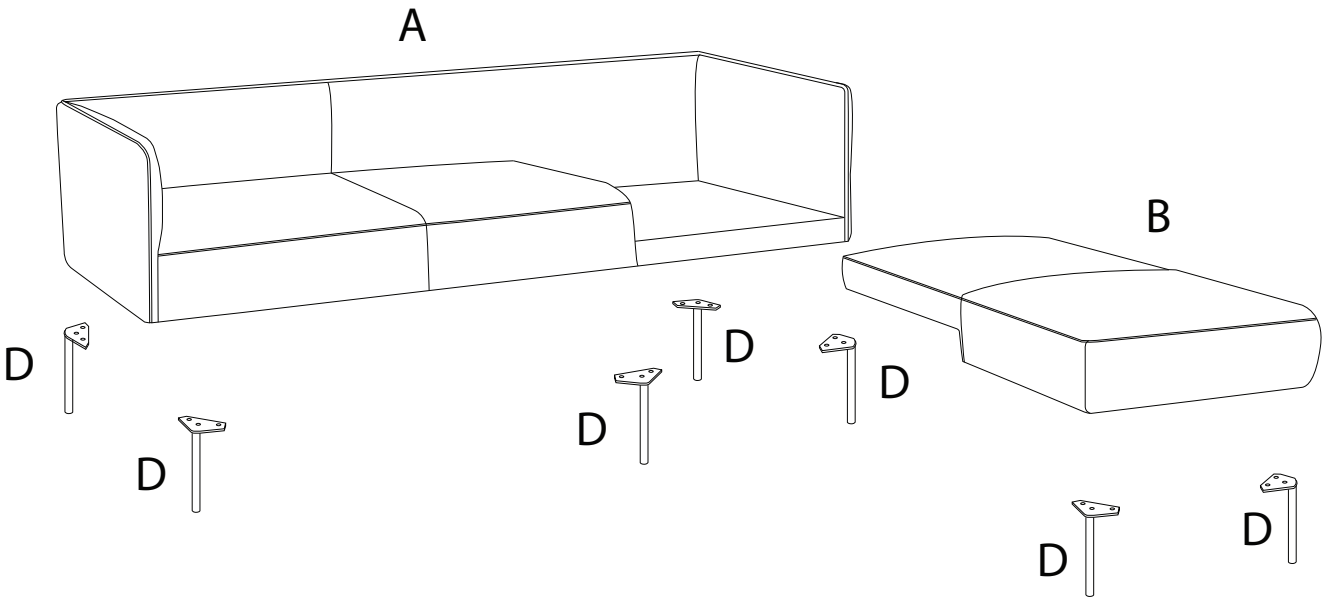

Assembly instructions for the sofa, including tool requirements, time, and personnel.

**Tools:** A circular icon shows a screwdriver. A power drill icon is crossed out with a diagonal line, indicating it should not be used. A warning triangle with an exclamation mark is positioned to the right of the tool icons.

**Time:** A clock icon is shown above the text "20'", indicating the estimated assembly time.

**Personnel:** A person icon is shown above the number "1", indicating that one person is required for assembly.