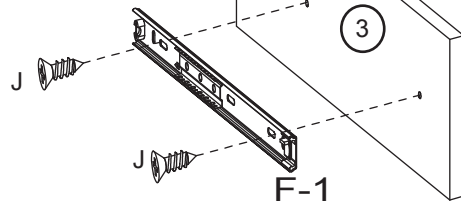

Montageanleitung

Möbel 3138 Fyrk Kleiderschranksystem offen

						
450X368mm ① X 14PCS	417X172mm ② X 2PCS	417X172mm ③ X 2PCS	335X115mm ④ X 2PCS	335X115mm ⑤ X 2PCS	320X115mm ⑥ X 2PCS	328X330mm ⑦ X 2PCS
						
363X170mm ⑧ X 2PCS	735mm ⑨ X 4PCS	900X16mm ⑩ X 2PCS	760X13mm ⑪ X 2PCS	955X450mm ⑫ X 1PC	955X450mm ⑬ X 1PC	955X450mm ⑭ X 1PC
						
955X450mm ⑮ X 1PC	950X450mm ⑯ X 1PC	950X450mm ⑰ X 1PC	960X450mm ⑱ X 1PC	960X450mm ⑲ X 1PC		
						
M4x12mm A X 16PCS	M7x40mm B X 56PCS	M6x12mm C X 22PCS	D X 8PCS	E X 8PCS	F X 4PCS	M4x20mm G X 4PCS
				 M X 2PCs		
H X 2PCS	M6x35mm I X 4PCS	M4x12mm J X 16PCS	M4x30mm K X 8PCS	 L X 4PCS	N X 1PC	O X 1PC

×2

×2

1	3
2	4

×2

×2

5

x2

6