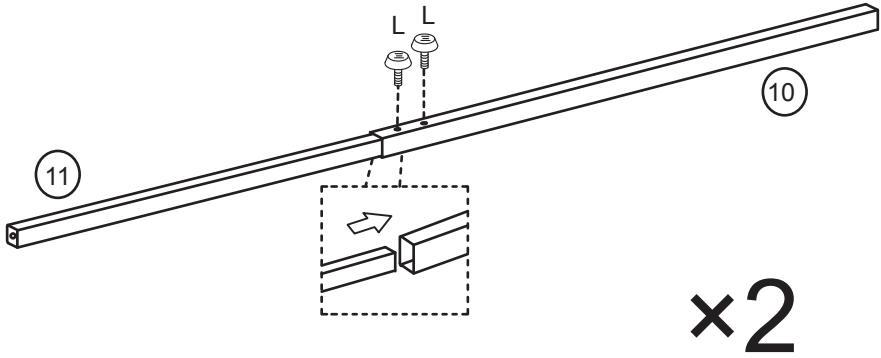

Montageanleitung

Möbel 3138 Fyrk Kleiderschranksystem offen

						
450X368mm ① X 14PCS	417X172mm ② X 2PCS	417X172mm ③ X 2PCS	335X115mm ④ X 2PCS	335X115mm ⑤ X 2PCS	320X115mm ⑥ X 2PCS	328X330mm ⑦ X 2PCS
						
363X170mm ⑧ X 2PCS	735mm ⑨ X 4PCS	900X16mm ⑩ X 2PCS	760X13mm ⑪ X 2PCS	955X450mm ⑫ X 1PC	955X450mm ⑬ X 1PC	955X450mm ⑭ X 1PC
						
955X450mm ⑮ X 1PC	950X450mm ⑯ X 1PC	950X450mm ⑰ X 1PC	960X450mm ⑱ X 1PC	960X450mm ⑲ X 1PC		
						
M4x12mm A X 16PCS	M7x40mm B X 56PCS	M6x12mm C X 22PCS	D X 8PCS	E X 8PCS	F X 4PCS	M4x20mm G X 4PCS
				 M X 2PCs		
H X 2PCS	M6x35mm I X 4PCS	M4x12mm J X 16PCS	M4x30mm K X 8PCS	 L X 4PCS	N X 1PC	O X 1PC

×2

×2

1	3
2	4

×2

×2

5

x2

6