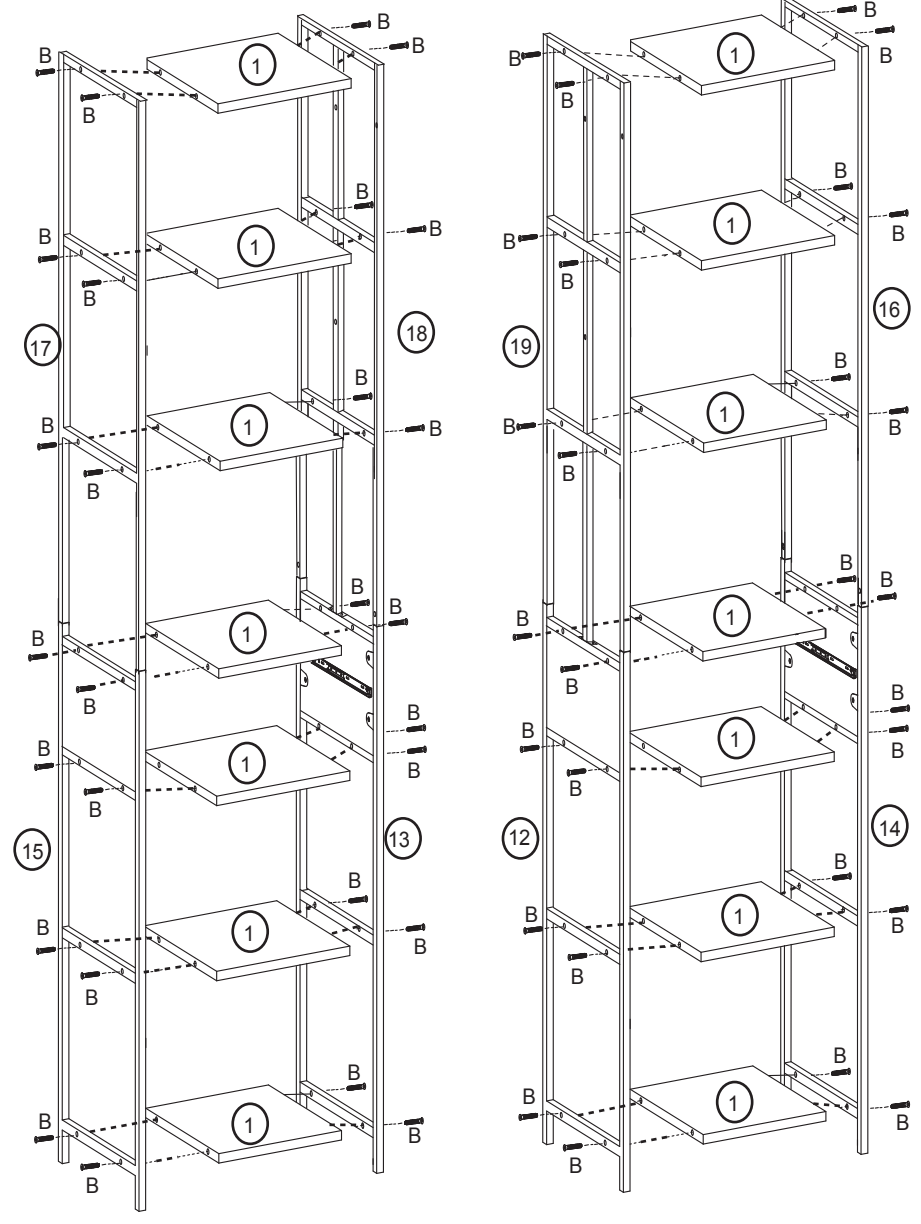

Montageanleitung

Möbel 3138 Fyrk Kleiderschranksystem offen

						
450X368mm ① X 14PCS	417X172mm ② X 2PCS	417X172mm ③ X 2PCS	335X115mm ④ X 2PCS	335X115mm ⑤ X 2PCS	320X115mm ⑥ X 2PCS	328X330mm ⑦ X 2PCS
						
363X170mm ⑧ X 2PCS	735mm ⑨ X 4PCS	900X16mm ⑩ X 2PCS	760X13mm ⑪ X 2PCS	955X450mm ⑫ X 1PC	955X450mm ⑬ X 1PC	955X450mm ⑭ X 1PC
						
955X450mm ⑮ X 1PC	950X450mm ⑯ X 1PC	950X450mm ⑰ X 1PC	960X450mm ⑱ X 1PC	960X450mm ⑲ X 1PC		
						
M4x12mm A X 16PCS	M7x40mm B X 56PCS	M6x12mm C X 22PCS	D X 8PCS	E X 8PCS	F X 4PCS	M4x20mm G X 4PCS
				 M X 2PCs		
H X 2PCS	M6x35mm I X 4PCS	M4x12mm J X 16PCS	M4x30mm K X 8PCS	 L X 4PCS	N X 1PC	O X 1PC

×2

×2

1	3
2	4

×2

×2

5

x2

6

x2

7

8

9