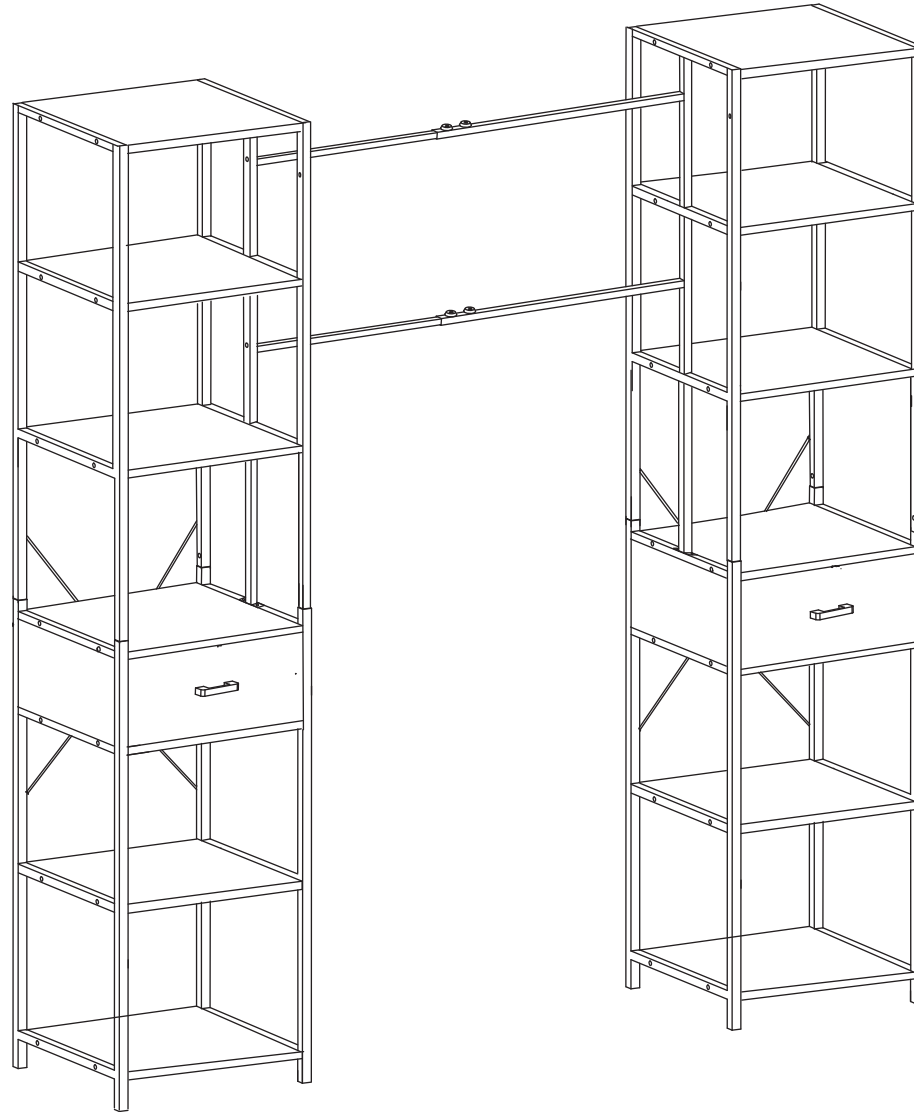

Montageanleitung

Möbel 3138 Fyrk Kleiderschranksystem offen

						
450X368mm ① X 14PCS	417X172mm ② X 2PCS	417X172mm ③ X 2PCS	335X115mm ④ X 2PCS	335X115mm ⑤ X 2PCS	320X115mm ⑥ X 2PCS	328X330mm ⑦ X 2PCS
						
363X170mm ⑧ X 2PCS	735mm ⑨ X 4PCS	900X16mm ⑩ X 2PCS	760X13mm ⑪ X 2PCS	955X450mm ⑫ X 1PC	955X450mm ⑬ X 1PC	955X450mm ⑭ X 1PC
						
955X450mm ⑮ X 1PC	950X450mm ⑯ X 1PC	950X450mm ⑰ X 1PC	960X450mm ⑱ X 1PC	960X450mm ⑲ X 1PC		
						
M4x12mm A X 16PCS	M7x40mm B X 56PCS	M6x12mm C X 22PCS	D X 8PCS	E X 8PCS	F X 4PCS	M4x20mm G X 4PCS
				 M X 2PCs		
H X 2PCS	M6x35mm I X 4PCS	M4x12mm J X 16PCS	M4x30mm K X 8PCS	 L X 4PCS	N X 1PC	O X 1PC

×2

×2

1	3
2	4

×2

×2

5

x2

6