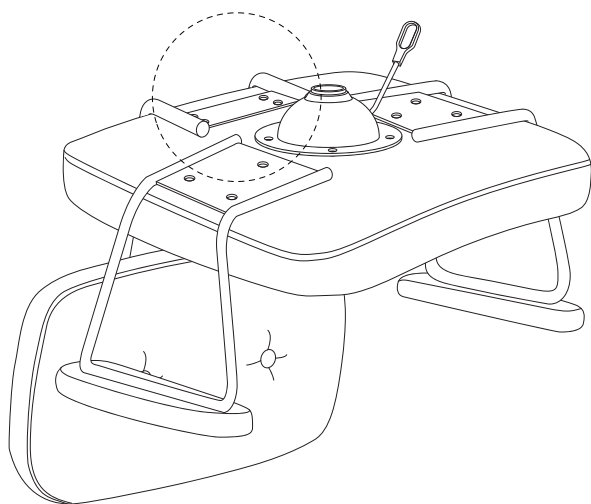

6

11

x 4

13

x 1

6