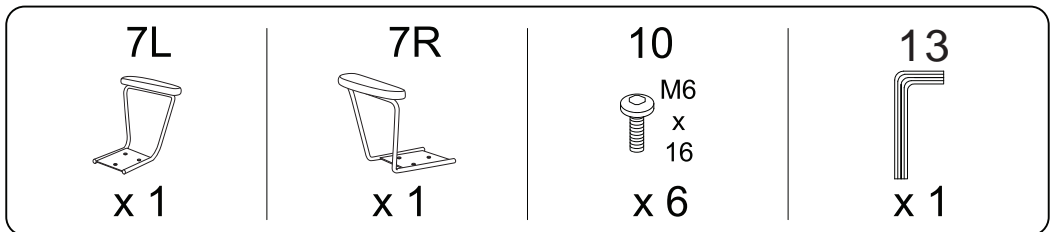

ALGERITA

An icon showing an L-shaped metal bracket inside a circle. To its right is a power drill with a diagonal line through it, indicating it should not be used.	A warning triangle with an exclamation mark inside.	A simple clock face showing approximately 1:50.
An icon showing a rectangular block on a surface with a hatched area underneath. To its right is a similar block with a diagonal line through it, indicating it should not be used.	A warning triangle with an exclamation mark inside.	A simple icon of a person standing.

x 4

12

x 3

13

x 1

1

!

2

3

4

5

6

11

x 4

13

x 1