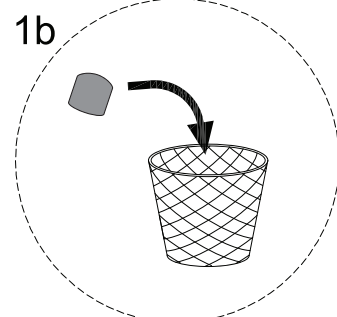

ALGERITA

An icon showing an L-shaped metal bracket inside a circle. To its right is a power drill with a diagonal line through it, indicating it should not be used.	A warning triangle with an exclamation mark inside.	A simple clock face showing approximately 1:50.
An icon showing a rectangular block on a surface with a hatched area underneath. To its right is a similar block with a diagonal line through it, indicating it should not be used.	A warning triangle with an exclamation mark inside.	A simple icon of a person standing.

x 4

12

x 3

13

x 1

1

!

2

3

4

5

6

11

x 4

13

x 1