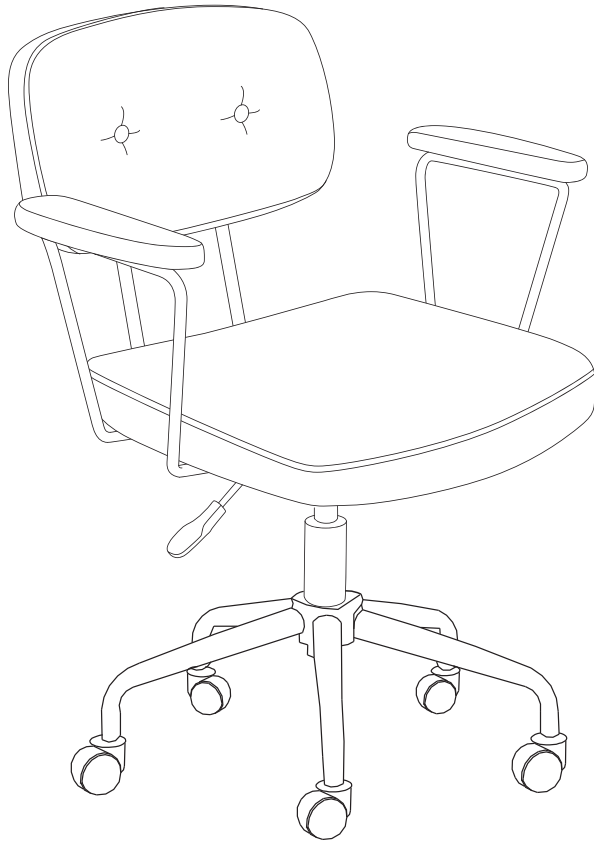

ALGERITA

An icon showing an L-shaped metal bracket inside a circle. To its right is a power drill with a diagonal line through it, indicating it should not be used.	A warning triangle with an exclamation mark inside.	A simple clock face showing approximately 1:50.
An icon showing a rectangular block on a surface with a hatched area underneath. To its right is a similar block with a diagonal line through it, indicating it should not be used.	A warning triangle with an exclamation mark inside.	A simple icon of a person standing.

15'

1

1

x 1

2

x 5

3

x 1