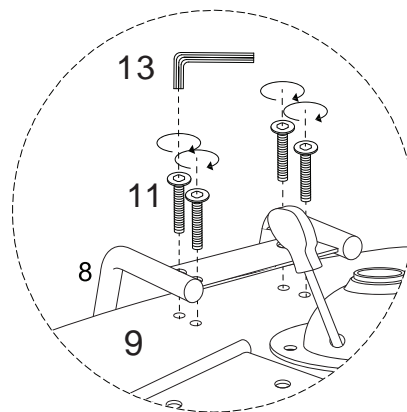

6

11

x 4

13

x 1

6