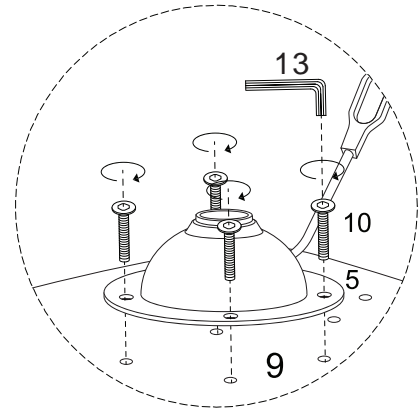

ALGERITA

An icon showing an L-shaped metal bracket inside a circle. To its right is a power drill with a diagonal line through it, indicating it should not be used.	A warning triangle with an exclamation mark inside.	A simple clock face showing approximately 1:50.
An icon showing a rectangular block on a surface with a hatched area underneath. To its right is a similar block with a diagonal line through it, indicating it should not be used.	A warning triangle with an exclamation mark inside.	A simple icon of a person standing.

x 4

12

x 3

13

x 1

1

!

2

3

4

5

6

11

x 4

13

x 1