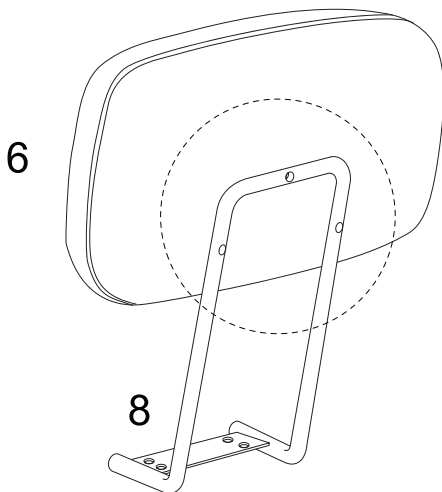

ALGERITA

An icon showing an L-shaped metal bracket inside a circle. To its right is a power drill with a diagonal line through it, indicating it should not be used.	A warning triangle with an exclamation mark inside.	A simple clock face showing approximately 1:50.
An icon showing a rectangular block on a surface with a hatched area underneath. To its right is a similar block with a diagonal line through it, indicating it should not be used.	A warning triangle with an exclamation mark inside.	A simple icon of a person standing.

x 4

12

x 3

13

x 1

1

!

2

3

4

5

6

11

x 4

13

x 1