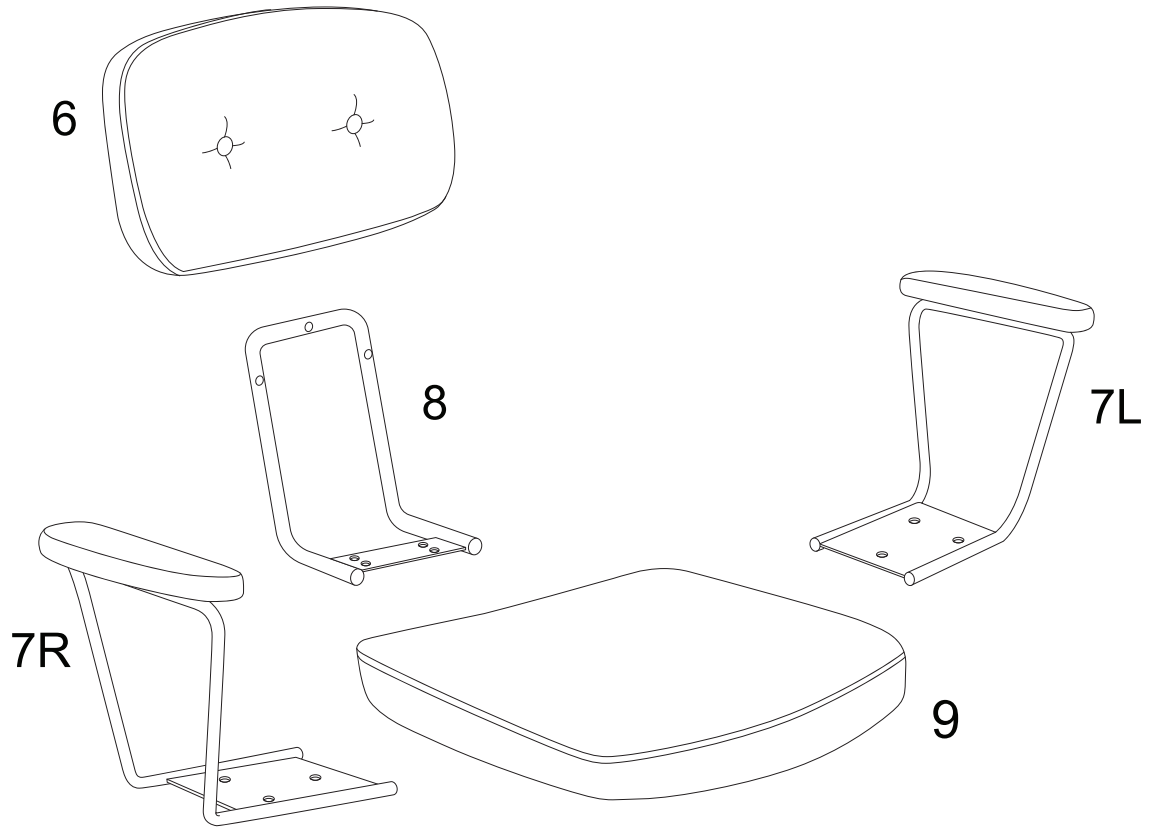

ALGERITA

An icon showing an L-shaped metal bracket inside a circle. To its right is a power drill with a diagonal line through it, indicating it should not be used.	A warning triangle with an exclamation mark inside.	A simple clock face showing approximately 1:50.
An icon showing a rectangular block on a surface with a hatched area underneath. To its right is a similar block with a diagonal line through it, indicating it should not be used.	A warning triangle with an exclamation mark inside.	A simple icon of a person standing.

15'

1

1

x 1

2

x 5

3

x 1