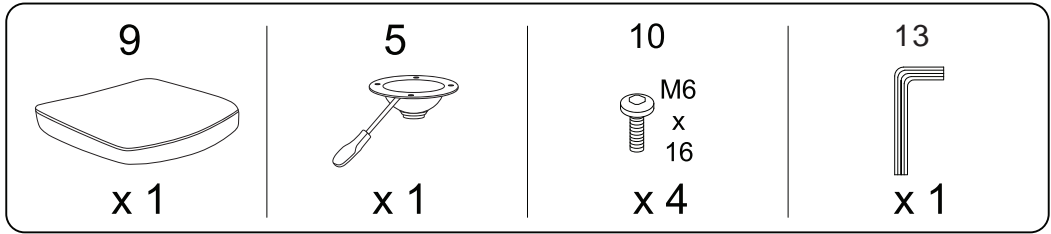

ALGERITA

An icon showing an L-shaped metal bracket inside a circle. To its right is a power drill with a diagonal line through it, indicating it should not be used.	A warning triangle with an exclamation mark inside.	A simple clock face showing approximately 1:50.
An icon showing a rectangular block on a surface with a hatched area underneath. To its right is a similar block with a diagonal line through it, indicating it should not be used.	A warning triangle with an exclamation mark inside.	A simple icon of a person standing.

x 4

12

x 3

13

x 1

1

!

2

3

4

5

6

11

x 4

13

x 1