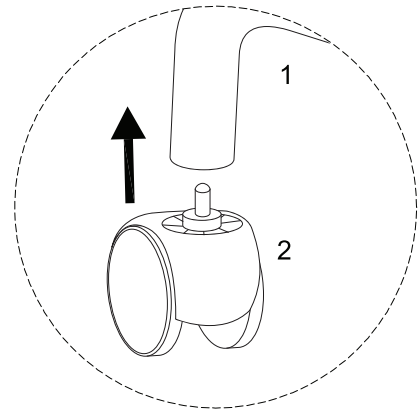

ALGERITA

An icon showing an L-shaped metal bracket inside a circle. To its right is a power drill with a diagonal line through it, indicating it should not be used.	A warning triangle with an exclamation mark inside.	A simple clock face showing approximately 1:50.
An icon showing a rectangular block on a surface with a hatched area underneath. To its right is a similar block with a diagonal line through it, indicating it should not be used.	A warning triangle with an exclamation mark inside.	A simple icon of a person standing.

x 4

12

x 3

13

x 1

1

!

2