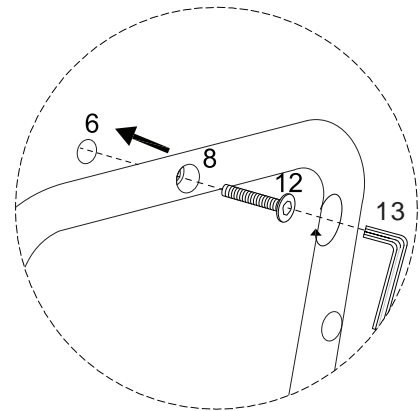

ALGERITA

An icon showing an L-shaped metal bracket inside a circle. To its right is a power drill with a diagonal line through it, indicating it should not be used.	A warning triangle with an exclamation mark inside.	A simple clock face showing approximately 1:50.
An icon showing a rectangular block on a surface with a hatched area underneath. To its right is a similar block with a diagonal line through it, indicating it should not be used.	A warning triangle with an exclamation mark inside.	A simple icon of a person standing.

x 4

12

x 3

13

x 1

1

!

2

3

4

5

6

11

x 4

13

x 1