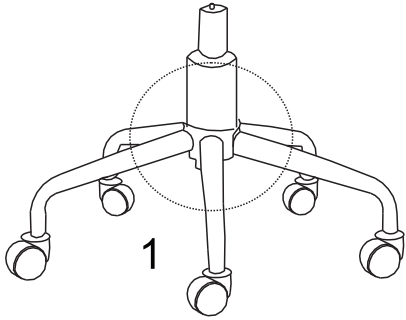

ALGERITA

An icon showing an L-shaped metal bracket inside a circle. To its right is a power drill with a diagonal line through it, indicating it should not be used.	A warning triangle with an exclamation mark inside.	A simple clock face showing approximately 1:50.
An icon showing a rectangular block on a surface with a hatched area underneath. To its right is a similar block with a diagonal line through it, indicating it should not be used.	A warning triangle with an exclamation mark inside.	A simple icon of a person standing.

x 4

12

x 3

13

x 1

1

!

2

3

4

5

6

11

x 4

13

x 1