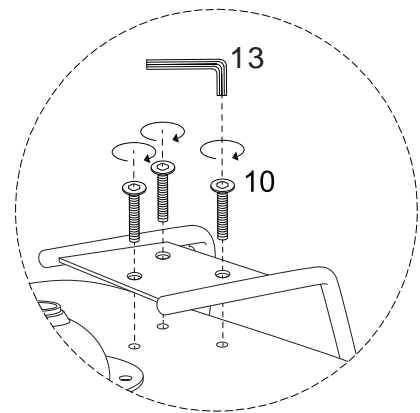

ALGERITA

An icon showing an L-shaped metal bracket inside a circle. To its right is a power drill with a diagonal line through it, indicating it should not be used.	A warning triangle with an exclamation mark inside.	A simple clock face showing approximately 1:50.
An icon showing a rectangular block on a surface with a hatched area underneath. To its right is a similar block with a diagonal line through it, indicating it should not be used.	A warning triangle with an exclamation mark inside.	A simple icon of a person standing.

x 4

12

x 3

13

x 1

1

!

2

3

4

5

6

11

x 4

13

x 1