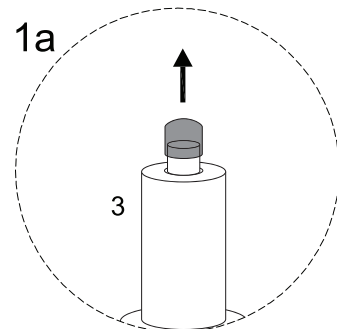

ALGERITA

An icon showing an L-shaped metal bracket inside a circle. To its right is a power drill with a diagonal line through it, indicating it should not be used.	A warning triangle with an exclamation mark inside.	A simple clock face showing approximately 1:50.
An icon showing a rectangular block on a surface with a hatched area underneath. To its right is a similar block with a diagonal line through it, indicating it should not be used.	A warning triangle with an exclamation mark inside.	A simple icon of a person standing.

x 4

12

x 3

13

x 1

1

!

2