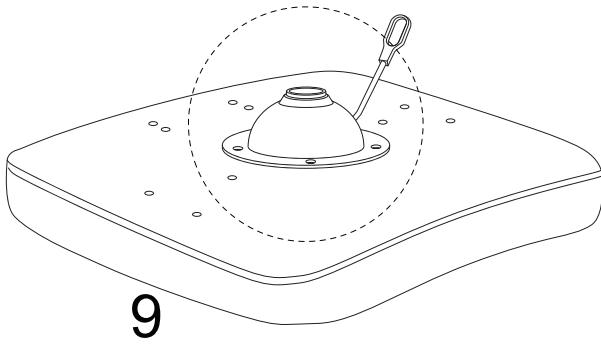

ALGERITA

An icon showing an L-shaped metal bracket inside a circle. To its right is a power drill with a diagonal line through it, indicating it should not be used.	A warning triangle with an exclamation mark inside.	A simple clock face showing approximately 1:50.
An icon showing a rectangular block on a surface with a hatched area underneath. To its right is a similar block with a diagonal line through it, indicating it should not be used.	A warning triangle with an exclamation mark inside.	A simple icon of a person standing.

x 4

12

x 3

13

x 1

1

!

2

3

4

5

6

11

x 4

13

x 1