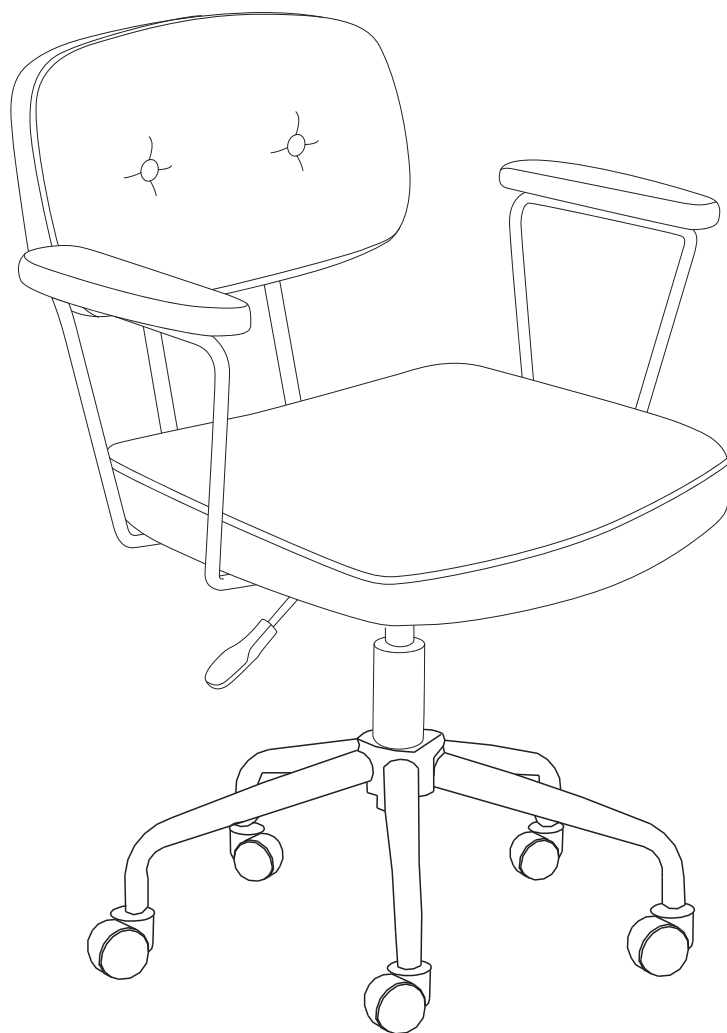

ALGERITA

An icon showing an L-shaped metal bracket inside a circle. To its right is a power drill with a diagonal line through it, indicating it should not be used.	A warning triangle with an exclamation mark inside.	A simple clock face showing approximately 1:50.
An icon showing a rectangular block on a surface with a hatched area underneath. To its right is a similar block with a diagonal line through it, indicating it should not be used.	A warning triangle with an exclamation mark inside.	A simple icon of a person standing.

15'

1

1

x 1

2

x 5

3

x 1