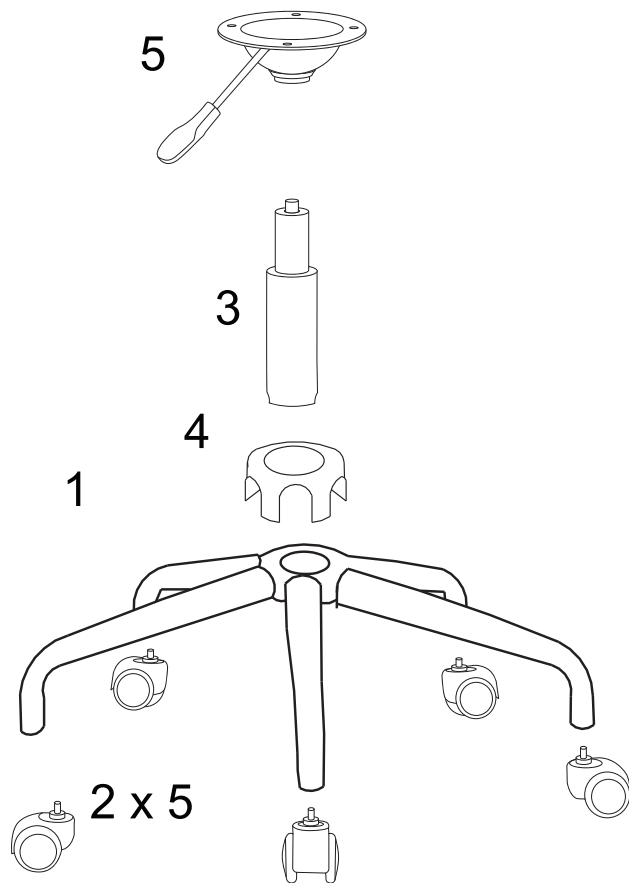

ALGERITA

An icon showing an L-shaped metal bracket inside a circle. To its right is a power drill with a diagonal line through it, indicating it should not be used.	A warning triangle with an exclamation mark inside.	A simple clock face showing approximately 1:50.
An icon showing a rectangular block on a surface with a hatched area underneath. To its right is a similar block with a diagonal line through it, indicating it should not be used.	A warning triangle with an exclamation mark inside.	A simple icon of a person standing.

15'

1

1

x 1

2

x 5

3

x 1