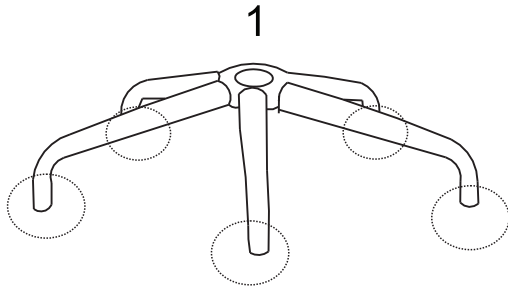

ALGERITA

An icon showing an L-shaped metal bracket inside a circle. To its right is a power drill with a diagonal line through it, indicating it should not be used.	A warning triangle with an exclamation mark inside.	A simple clock face showing approximately 1:50.
An icon showing a rectangular block on a surface with a hatched area underneath. To its right is a similar block with a diagonal line through it, indicating it should not be used.	A warning triangle with an exclamation mark inside.	A simple icon of a person standing.

x 4

12

x 3

13

x 1

1

!

2

3

4

5

6

11

x 4

13

x 1