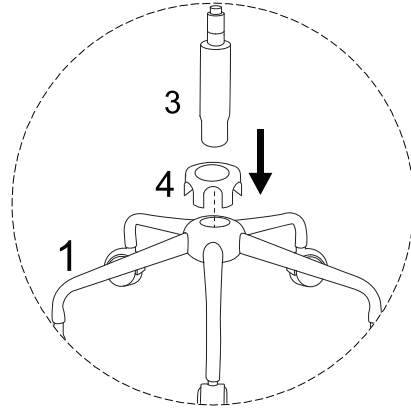

ALGERITA

An icon showing an L-shaped metal bracket inside a circle. To its right is a power drill with a diagonal line through it, indicating it should not be used.	A warning triangle with an exclamation mark inside.	A simple clock face showing approximately 1:50.
An icon showing a rectangular block on a surface with a hatched area underneath. To its right is a similar block with a diagonal line through it, indicating it should not be used.	A warning triangle with an exclamation mark inside.	A simple icon of a person standing.

x 4

12

x 3

13

x 1

1

!

2

3

4

5

6

11

x 4

13

x 1