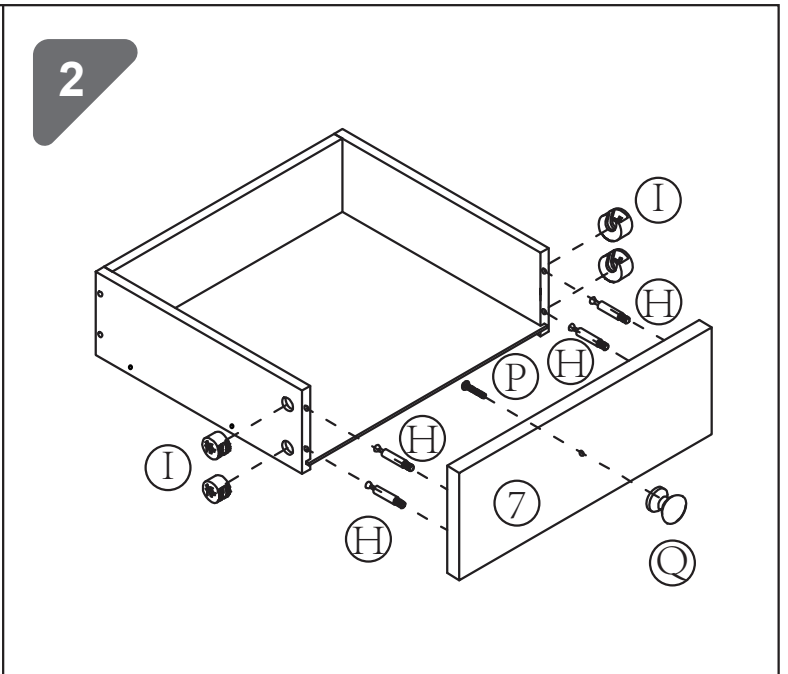

60592

(E) x 8 8x30mm	(F) x 8 Cap	(G) x 8 BLACK 4x35mm	(H) x 6 Cap	(I) x 6 15x12mm	(J) x 6 4x35mm	(K) x 1 Plate
(L) x 1 Plate	(M) x 1 Plate	(N) x 1 Plate	(O) x 4 3x12mm	(P) x 1 4x16mm	(Q) x 1 Washer and Nut	(S) x 4 Washer and Nut