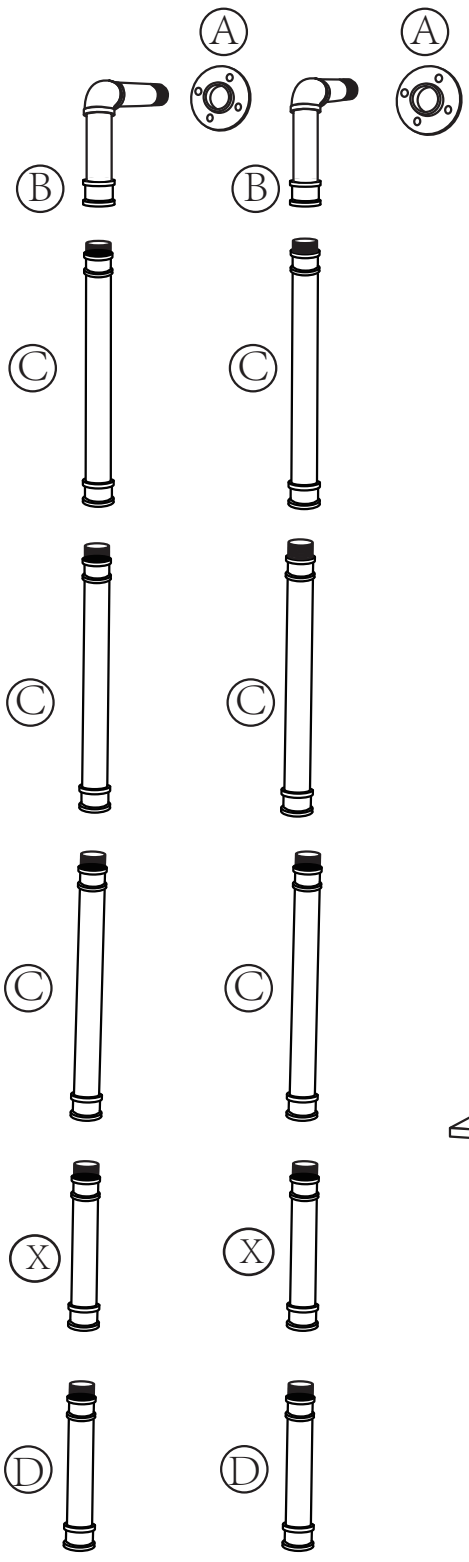

60592

(E) x 8 8x30mm	(F) x 8 Cap	(G) x 8 BLACK 4x35mm	(H) x 6 Cap	(I) x 6 15x12mm	(J) x 6 4x35mm	(K) x 1 Plate
(L) x 1 Plate	(M) x 1 Plate	(N) x 1 Plate	(O) x 4 3x12mm	(P) x 1 4x16mm	(Q) x 1 Washer and Nut	(S) x 4 Washer and Nut

7

10

8

9