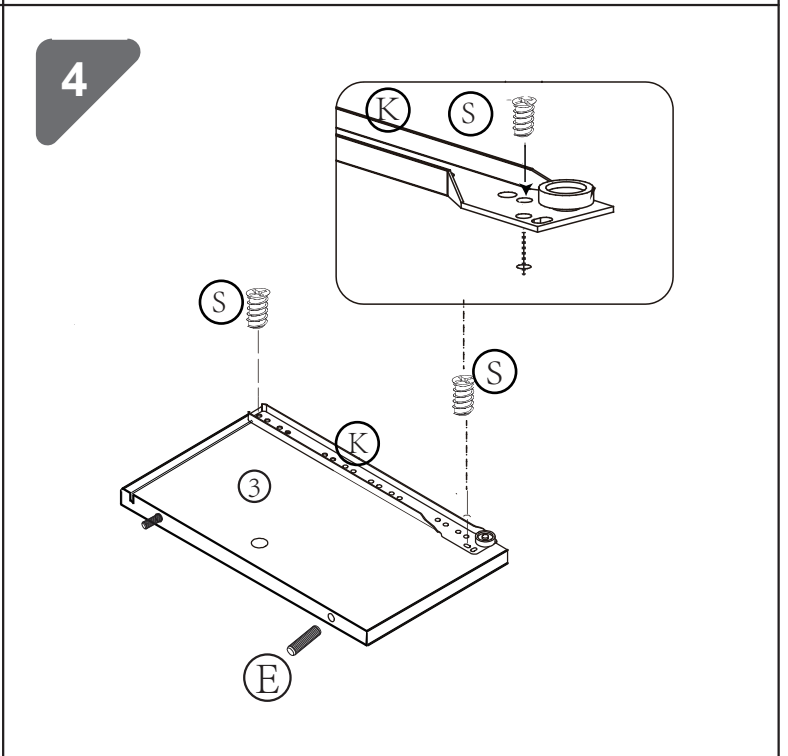

60592

(E) x 8 8x30mm	(F) x 8 Cap	(G) x 8 BLACK 4x35mm	(H) x 6 Cap	(I) x 6 15x12mm	(J) x 6 4x35mm	(K) x 1 Plate
(L) x 1 Plate	(M) x 1 Plate	(N) x 1 Plate	(O) x 4 3x12mm	(P) x 1 4x16mm	(Q) x 1 Washer and Nut	(S) x 4 Washer and Nut