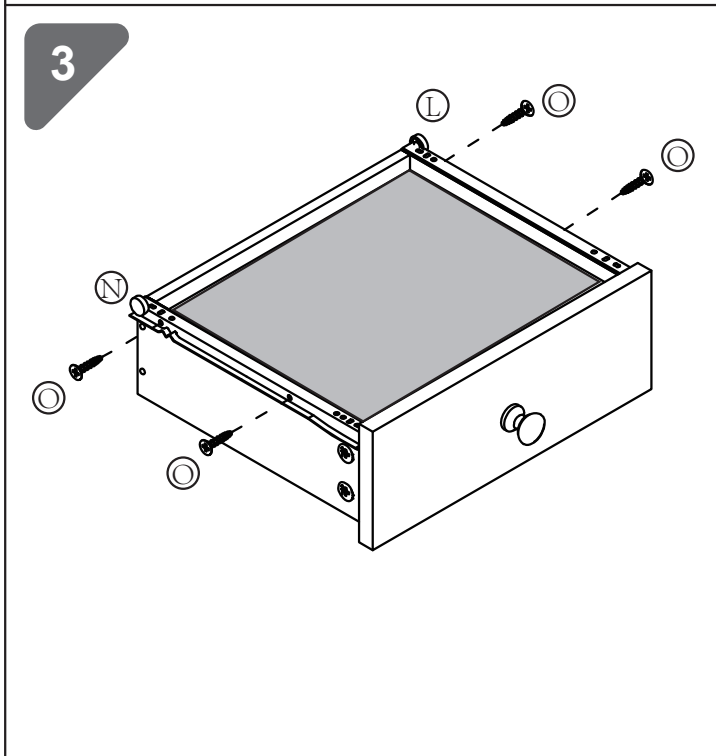

60592

(E) x 8 8x30mm	(F) x 8 Cap	(G) x 8 BLACK 4x35mm	(H) x 6 Cap	(I) x 6 15x12mm	(J) x 6 4x35mm	(K) x 1 Plate
(L) x 1 Plate	(M) x 1 Plate	(N) x 1 Plate	(O) x 4 3x12mm	(P) x 1 4x16mm	(Q) x 1 Washer and Nut	(S) x 4 Washer and Nut