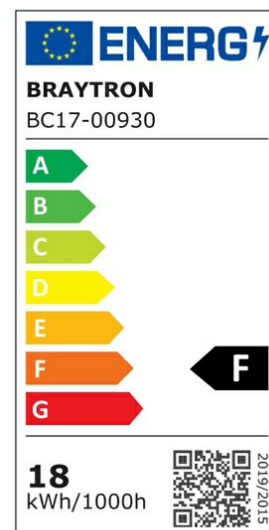

## PRODUCT DATASHEET

MODEL NO BC17-00930

DESCRIPTION BRY-BULKHEAD-B-ELP-18W-WHT-IP54-6500K-LED BULKHEAD

Luminare is intended to use in outdoor applications

### General Characteristics

Model No	:	BC17-00930
Main Family	:	Outdoor Lighting
Sub Family	:	LED Bulkhead
Type	:	Bulkhead
Body Color	:	White
Lamp Shape	:	Non-Directional
Dimmable	:	Not-Dimmable
Light Source	:	LED
Warranty	:	2 years
Class	:	Class II
IP	:	IP54
IK	:	IK05

### Electrical Characteristics

Lifetime (at 2.7 h/day)	:	20000 h
Voltage	:	220-240V
Power Factor	:	>0,5
Material	:	PP
Working Temperature	:	-20 C+40 C
Frequency	:	50-60 Hz

### Product Characteristics

Wattage	:	18 w
Color Temperature	:	6500K
Quse Lumen	:	1780 lm
Color Rendering Index (CRI)	:	>80
Energy Efficiency Level	:	F
Beam Angle	:	120° Degrees
Color Category	:	Cool White