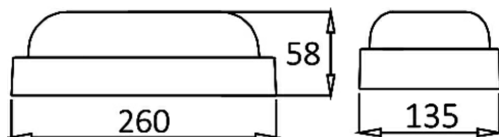

## PRODUCT DATASHEET

MODEL NO BC17-00930

DESCRIPTION BRY-BULKHEAD-B-ELP-18W-WHT-IP54-6500K-LED BULKHEAD

Luminare is intended to use in outdoor applications

### General Characteristics

Model No	:	BC17-00930
Main Family	:	Outdoor Lighting
Sub Family	:	LED Bulkhead
Type	:	Bulkhead
Body Color	:	White
Lamp Shape	:	Non-Directional
Dimmable	:	Not-Dimmable
Light Source	:	LED
Warranty	:	2 years
Class	:	Class II
IP	:	IP54
IK	:	IK05

### Package Informations

N.W.	:	5,88 kgs
G.W.	:	8,50 kgs
PCS/CTN	:	24 pcs
Length	:	530 mm
Width	:	440 mm
Height	:	280 mm
EAN	:	5949097713484

### Dimensions & Weight

P. Length	:	260 mm
P. Width	:	135 mm
P. Height	:	58 mm
Weight	:	245 gr