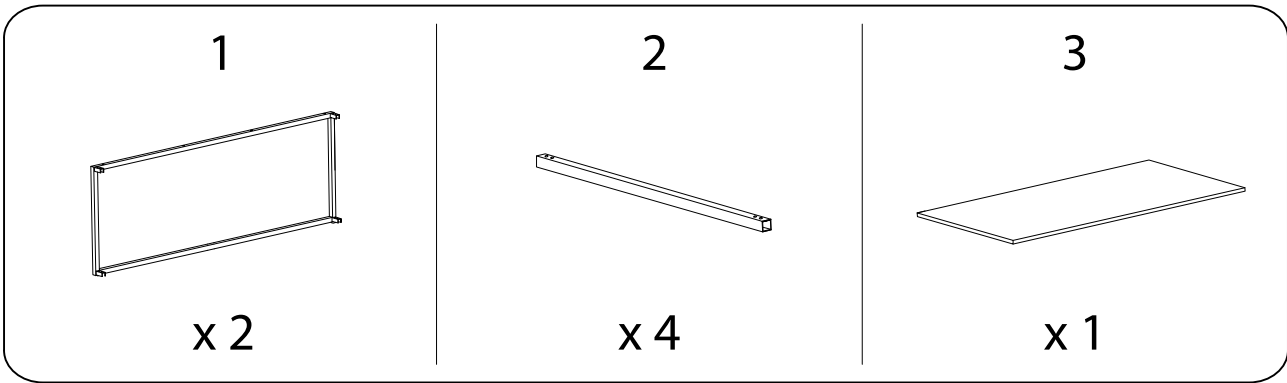

Diagram illustrating assembly steps and safety warnings:

- Step 1:** Shows an L-shaped metal bracket being secured with a power drill. A warning triangle with an exclamation mark is present.
- Step 2:** Shows a rectangular panel being placed on a surface. A warning triangle with an exclamation mark is present.
- Time:** A clock icon indicates a duration of 30' (30 minutes).
- Personnel:** A person icon indicates that 1 person is required for the task.