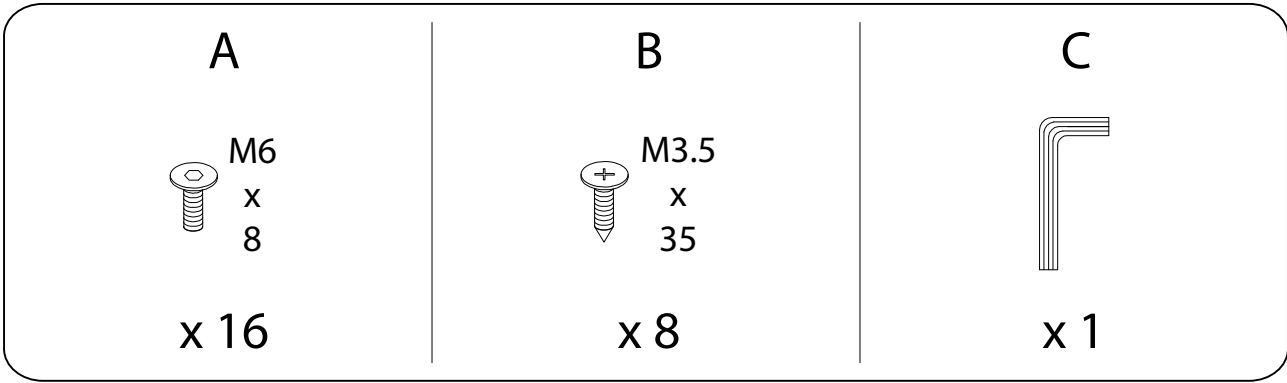

Diagram illustrating assembly steps and safety warnings:

- Step 1:** Shows an L-shaped metal bracket being secured with a power drill. A warning triangle with an exclamation mark is present.
- Step 2:** Shows a rectangular panel being placed on a surface. A warning triangle with an exclamation mark is present.
- Time:** A clock icon indicates a duration of 30' (30 minutes).
- Personnel:** A person icon indicates that 1 person is required for the task.