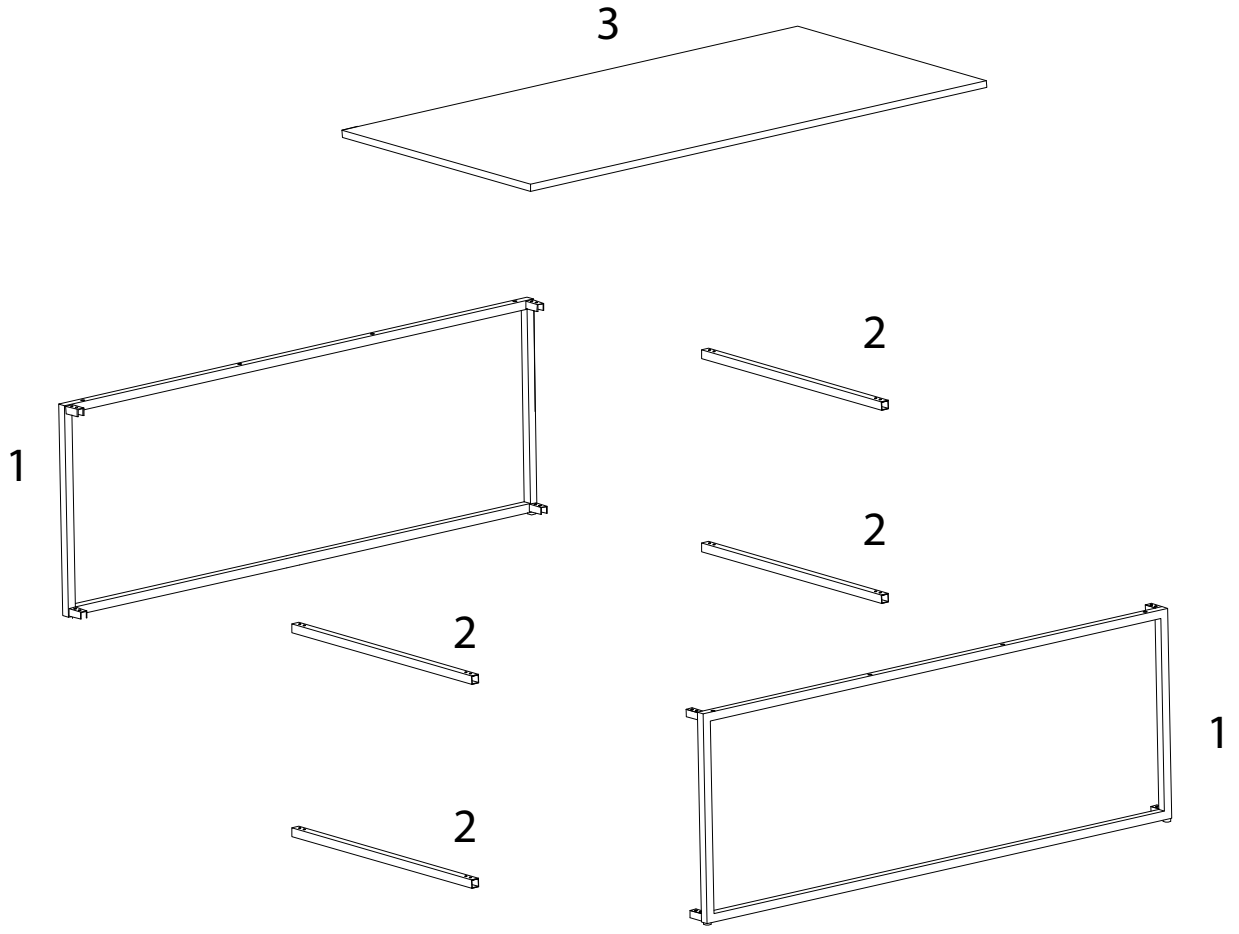

Diagram illustrating assembly steps and safety warnings:

- Step 1:** Shows an L-shaped metal bracket being secured with a power drill. A warning triangle with an exclamation mark is present.
- Step 2:** Shows a rectangular panel being placed on a surface. A warning triangle with an exclamation mark is present.
- Time:** A clock icon indicates a duration of 30' (30 minutes).
- Personnel:** A person icon indicates that 1 person is required for the task.