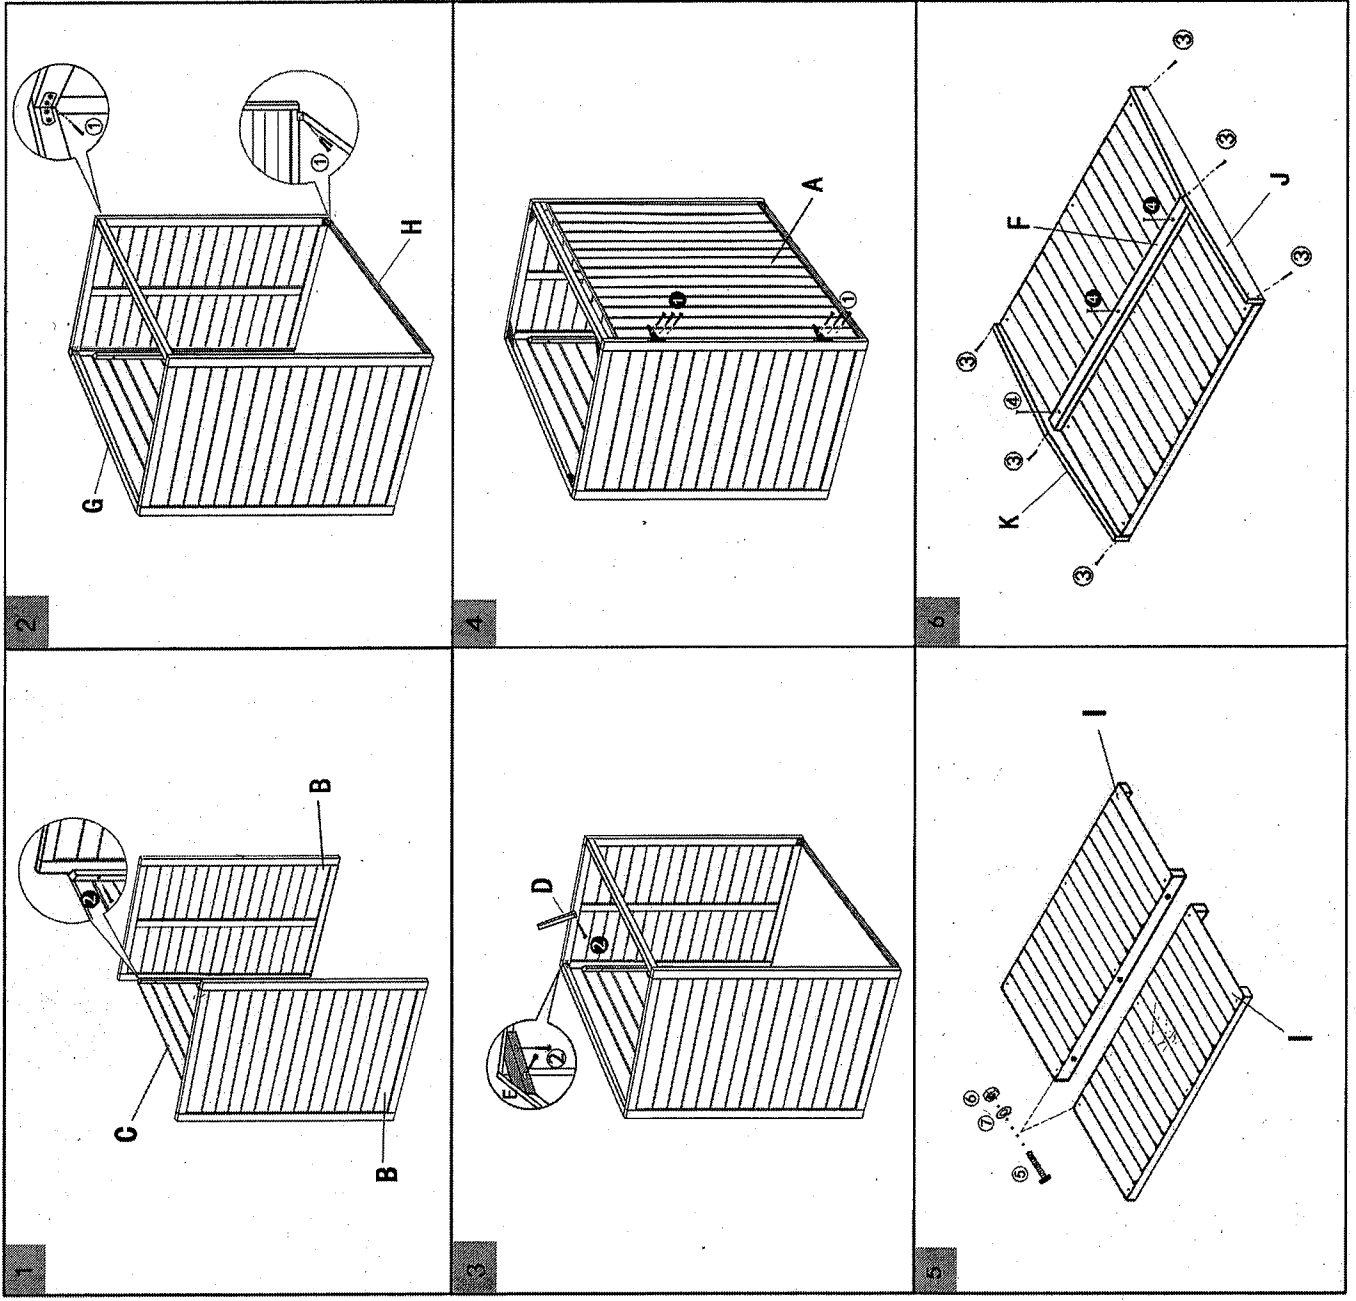

# Montageanleitung

# Mülltonnenverkleidung HWC-H74

①	x44	⑤	x3	⑩	x2
②	x15	⑥	x3	⑪	x1
③	x6	⑦	x3	⑫	x2
④	x7	⑧	x4	⑬	x2
A	1 Stk	B	2 Stk	C	1 Stk
D	1 Stk	E	4 Stk	F	1 Stk
G	2 Stk	H	1 Stk	I	2 Stk
J	1 Stk	K	1 Stk		

**Safety**

Make sure the lid has the limited flip angle of less than 90°.