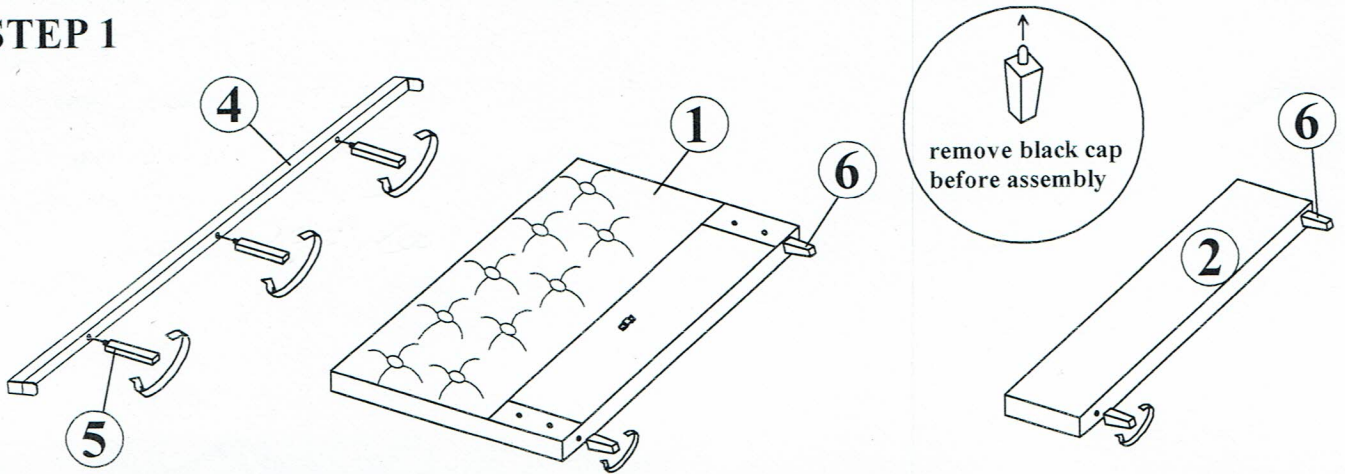

ASSEMBLY INSTRUCTIONS

ITEM CODE: 1728/1730/1731/1733/1736/1734/1833/1985
/1986/1729/1735 / 2621/2592/2593

COMPONENT					
Headboard - 1 pc 	Footboard - 1 pc 	Side Rail - 2 pcs 	Center Support - 1 pc 	Center Leg - 3 pcs 	Bed Leg - 4 pcs 
HARDWARE					
Allen Key M5 - 1 pc 	Wood Screw M4 x 20mm - 2 pcs 	Wood Screw M4 x 25mm - 12 pcs 	Bed Slats - 2sets(13pcs) 		

STEP 1

STEP 2

STEP 3

IMPORTANTPlease lift up the bed to move with 2 or more people. DO NOT DRAG THE BED!