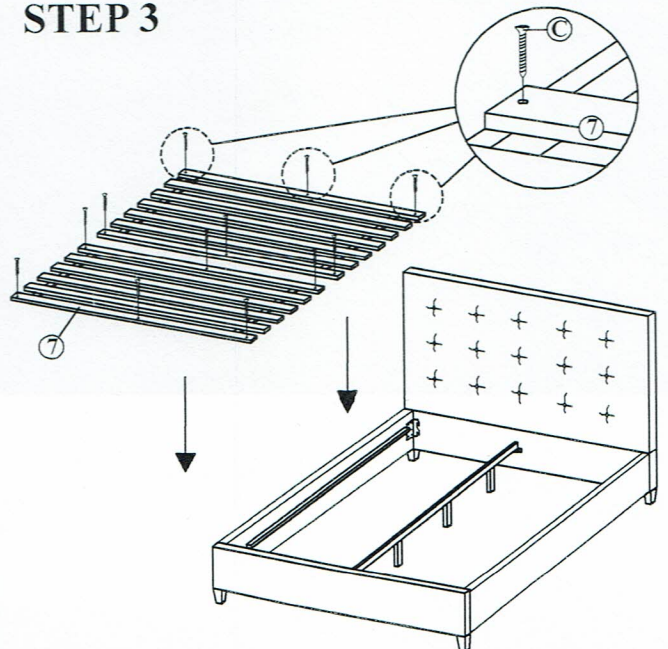

ASSEMBLY INSTRUCTIONS

ITEM CODE: 1728/1730/1731/1733/1736/1734/1833/1985
/1986/1729/1735 / 2621/2592/2593

COMPONENT					
Headboard - 1 pc 	Footboard - 1 pc 	Side Rail - 2 pcs 	Center Support - 1 pc 	Center Leg - 3 pcs 	Bed Leg - 4 pcs 
HARDWARE					
Allen Key M5 - 1 pc 	Wood Screw M4 x 20mm - 2 pcs 	Wood Screw M4 x 25mm - 12 pcs 	Bed Slats - 2sets(13pcs) 		

STEP 1

STEP 2

STEP 3

IMPORTANTPlease lift up the bed to move with 2 or more people. DO NOT DRAG THE BED!