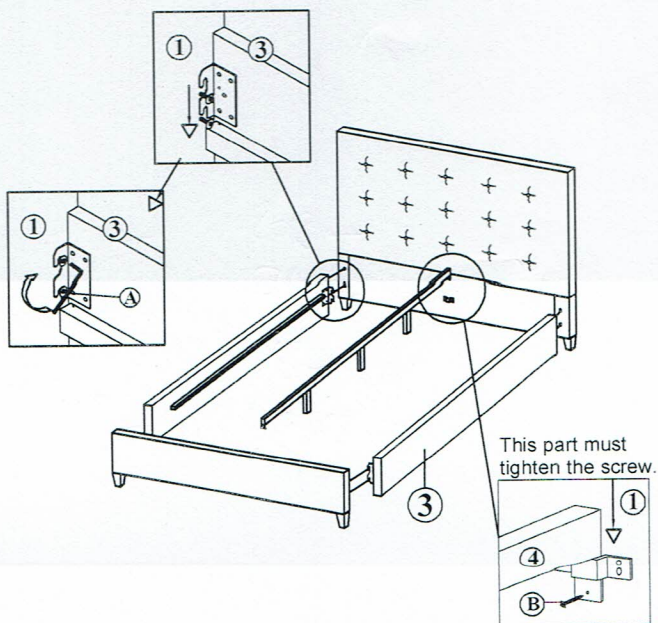

ASSEMBLY INSTRUCTIONS

ITEM CODE: 1728/1730/1731/1733/1736/1734/1833/1985
/1986/1729/1735 / 2621/2592/2593

COMPONENT					
Headboard - 1 pc 	Footboard - 1 pc 	Side Rail - 2 pcs 	Center Support - 1 pc 	Center Leg - 3 pcs 	Bed Leg - 4 pcs 
HARDWARE					
Allen Key M5 - 1 pc 	Wood Screw M4 x 20mm - 2 pcs 	Wood Screw M4 x 25mm - 12 pcs 	Bed Slats - 2sets(13pcs) 		

STEP 1

STEP 2

STEP 3

IMPORTANTPlease lift up the bed to move with 2 or more people. DO NOT DRAG THE BED!