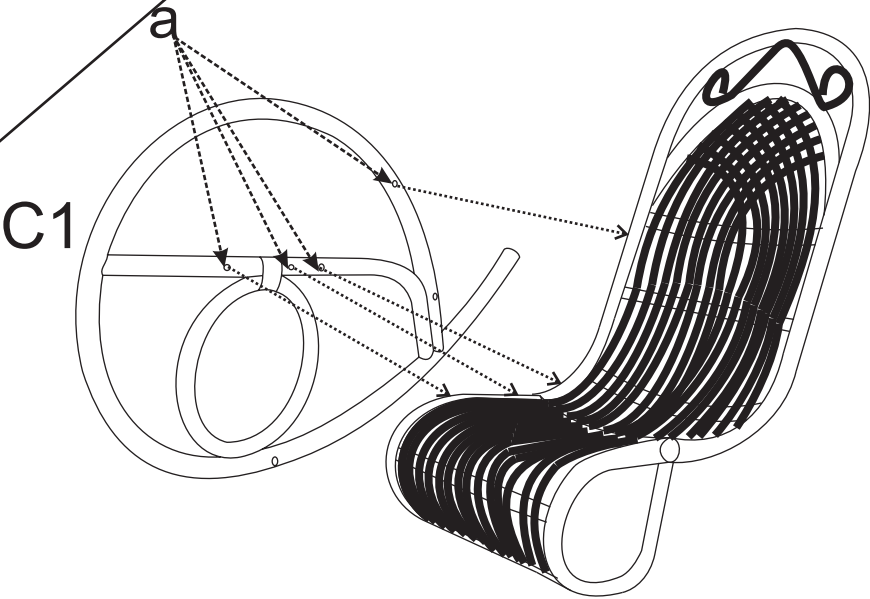

Assembling Instruction Ivan Rocking Chair

a		13x42 19x
b		27x67 1x

①

②

③

④